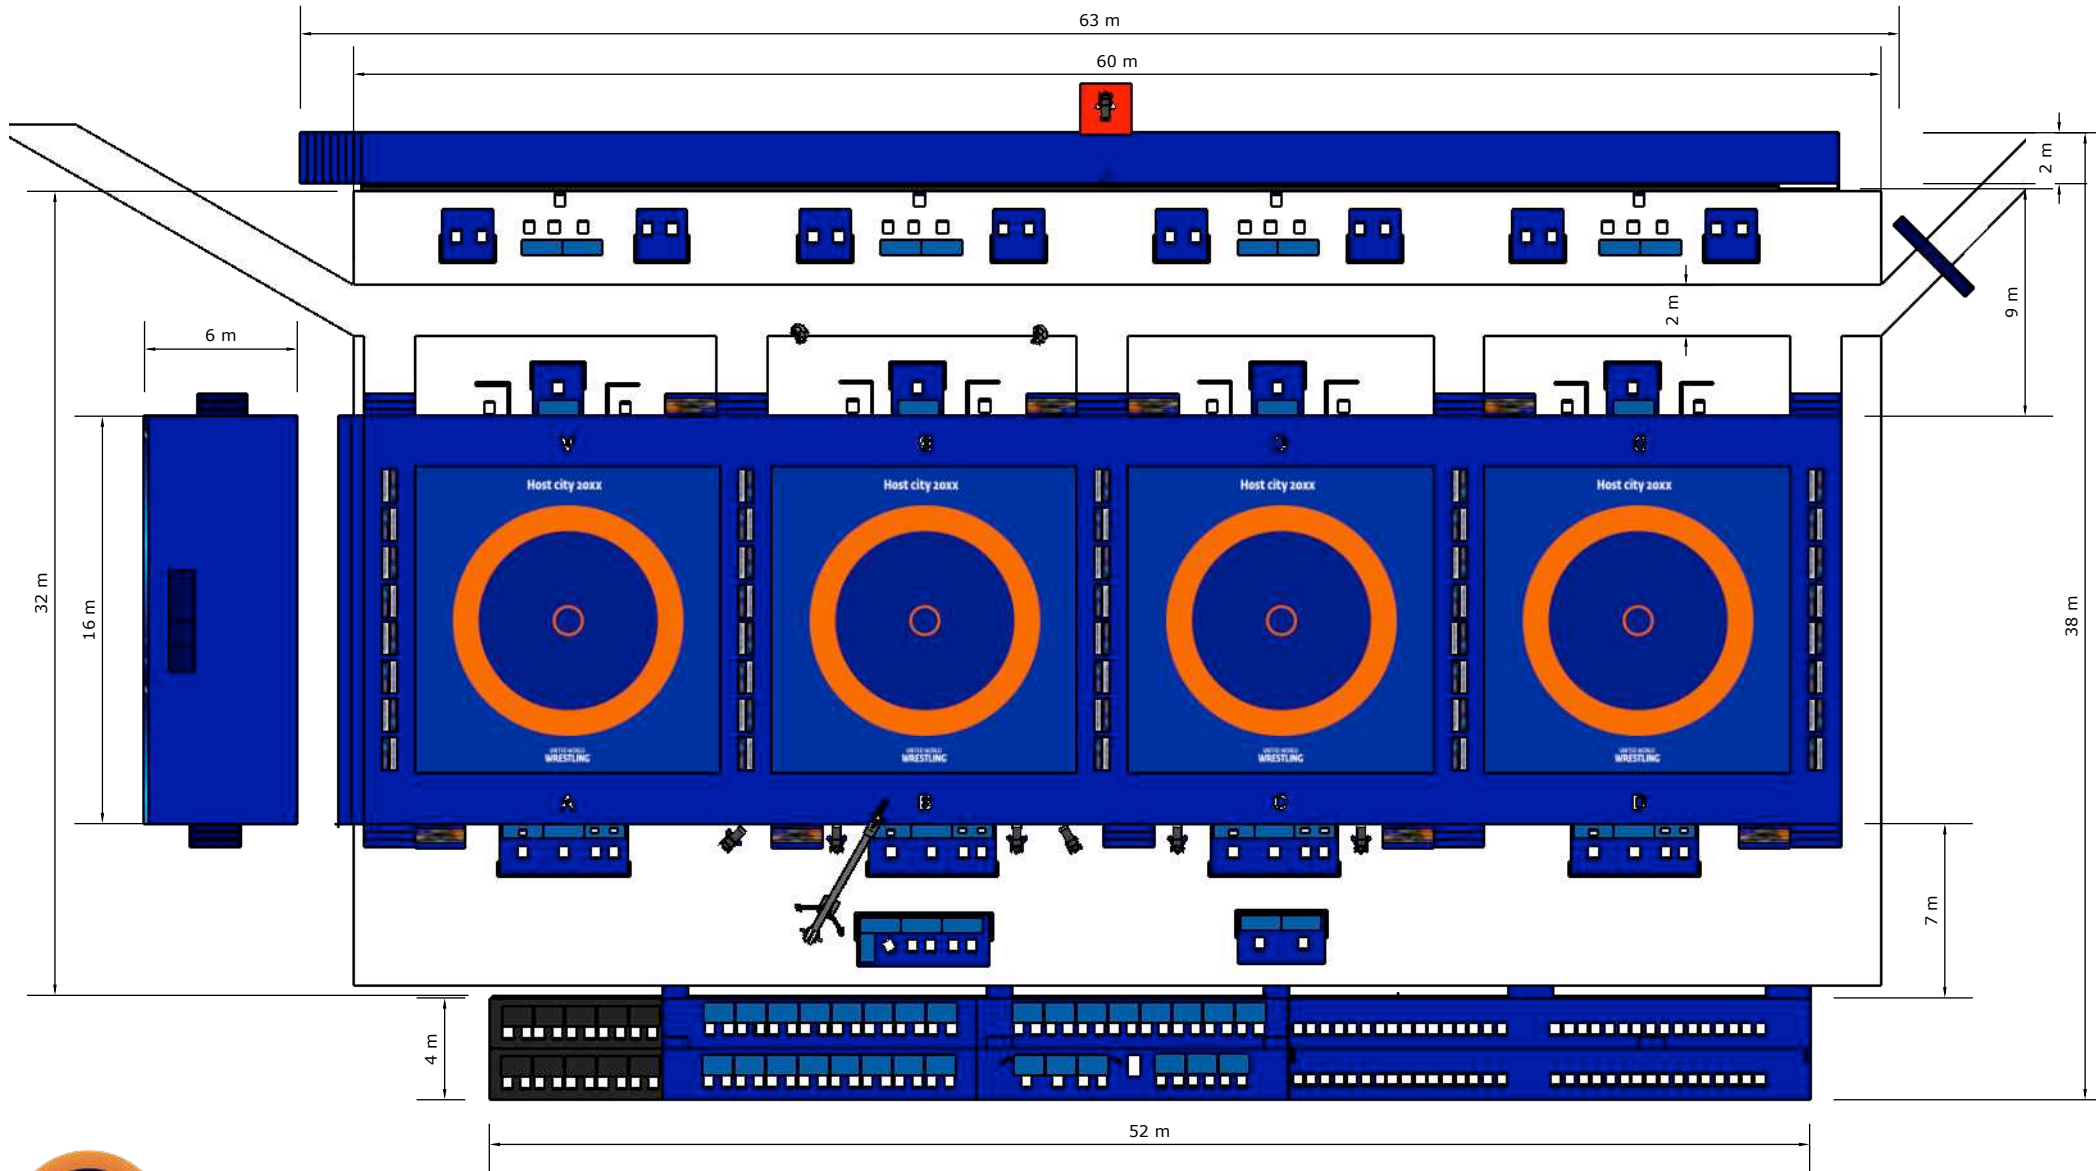

UNITED WORLD
WRESTLING

FIELD OF PLAY

Layout

WORLD CHAMPIONSHIPS

Host city box

UNITED WORLD WRESTLING

General view - legend FOP

measurements-Field of play(FOP)

measurements-Competition elements

Competition podium

Competition podium

Stage

Stage

Podium 1/2/3

Podium 1/2/3

Photographer's platform