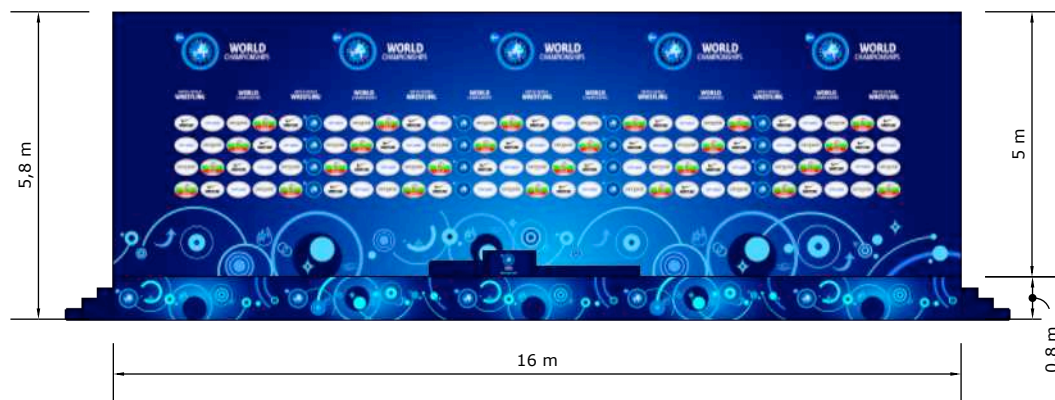

UNITED WORLD
WRESTLING

FIELD OF PLAY

Layout

WORLD CHAMPIONSHIPS

Host city box

UNITED WORLD WRESTLING

General view - legend FOP

measurements-Field of play(FOP)

measurements-Competition elements

Competition podium

Competition podium

Stage

Stage

Podium 1/2/3

Podium 1/2/3

Photographer's platform

Photographer's platform

Mat chairman table

Mat chairman table

UNITED WORLD
WRESTLING

Judge

Judge

1st coach

• BLUE COACH