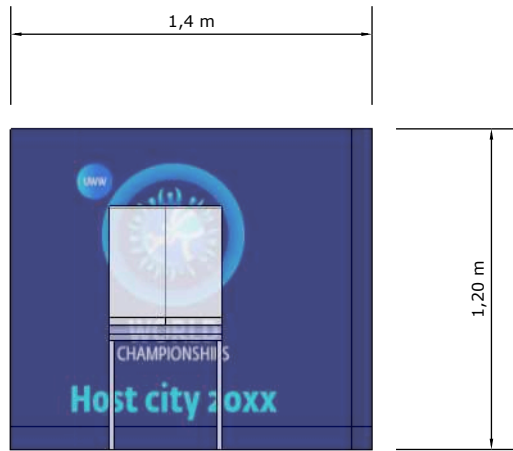

UNITED WORLD
WRESTLING

FIELD OF PLAY

Layout

WORLD CHAMPIONSHIPS

Host city box

UNITED WORLD WRESTLING

General view - legend FOP

measurements-Field of play(FOP)

measurements-Competition elements

Competition podium

Competition podium

Stage

Stage

Podium 1/2/3

Podium 1/2/3

Photographer's platform

Photographer's platform

Mat chairman table

Mat chairman table

UNITED WORLD
WRESTLING

Judge

Judge

1st coach

• BLUE COACH

UWW staff

Arch Athlete's entrance

Arch Athlete's entrance

A-frames

0,2 m

A-frames

UNITED WORLD
WRESTLING