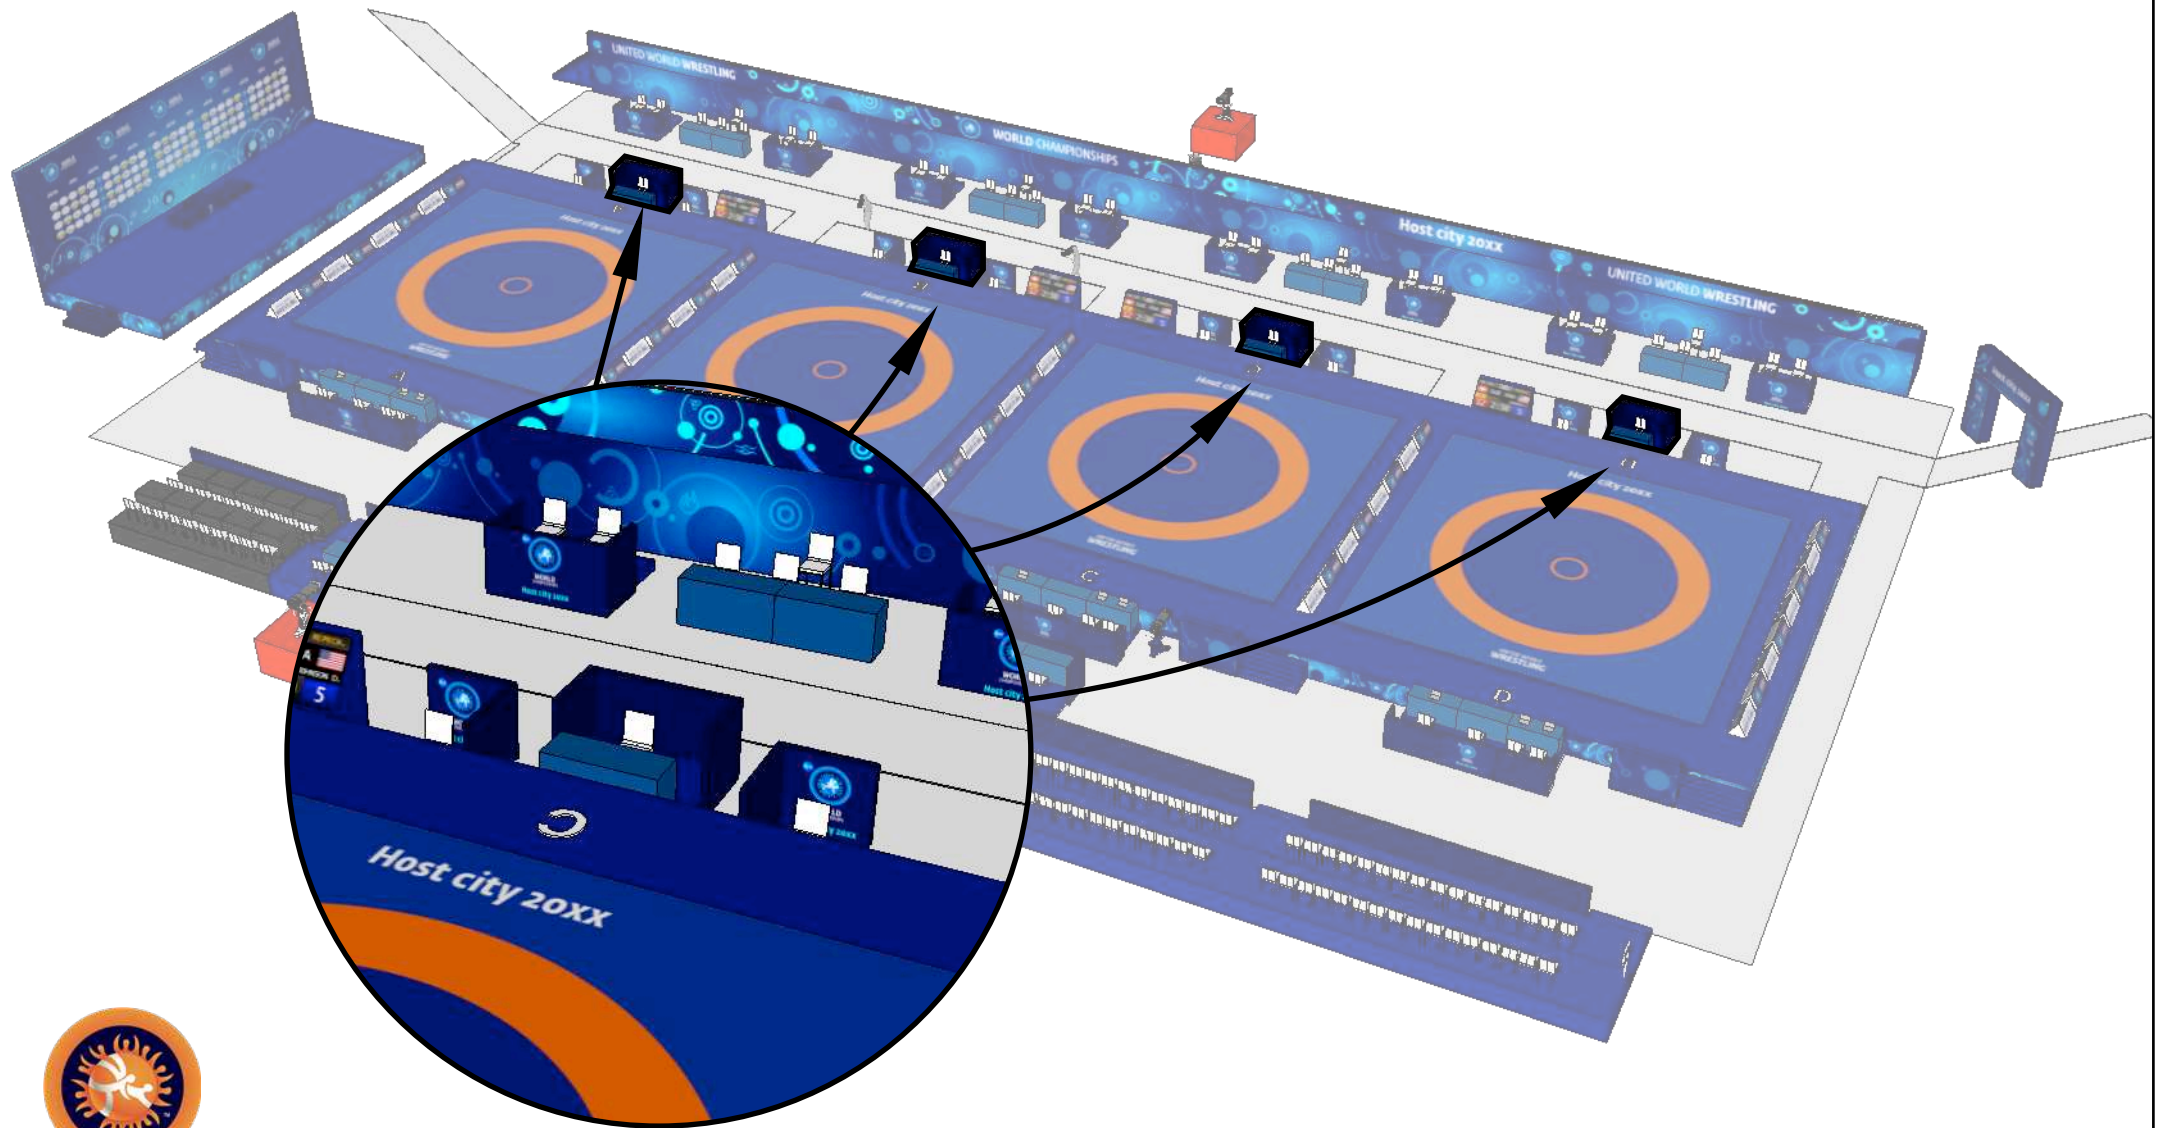

UNITED WORLD
WRESTLING

FIELD OF PLAY

Layout

WORLD CHAMPIONSHIPS

Host city box

UNITED WORLD WRESTLING

General view - legend FOP

measurements-Field of play(FOP)

measurements-Competition elements

Competition podium

Competition podium

Stage

Stage

Podium 1/2/3

Podium 1/2/3

Photographer's platform

Photographer's platform

Mat chairman table

Mat chairman table

UNITED WORLD
WRESTLING

Judge

Judge

1st coach

• BLUE COACH