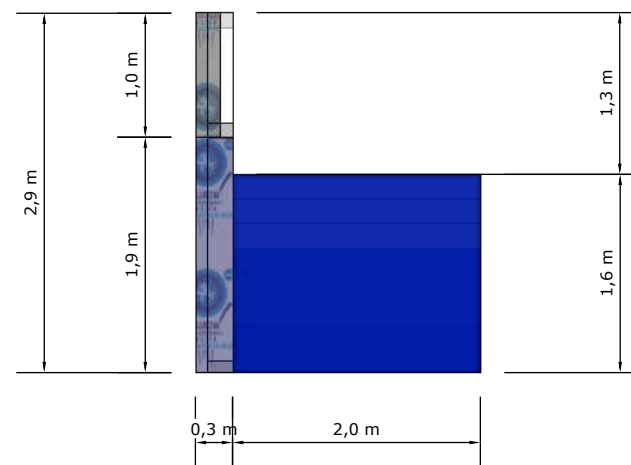

UNITED WORLD
WRESTLING

FIELD OF PLAY

Layout

WORLD CHAMPIONSHIPS

Host city box

UNITED WORLD WRESTLING

General view - legend FOP

measurements-Field of play(FOP)

measurements-Competition elements

Competition podium

Competition podium

Stage

Stage

Podium 1/2/3

Podium 1/2/3

Photographer's platform