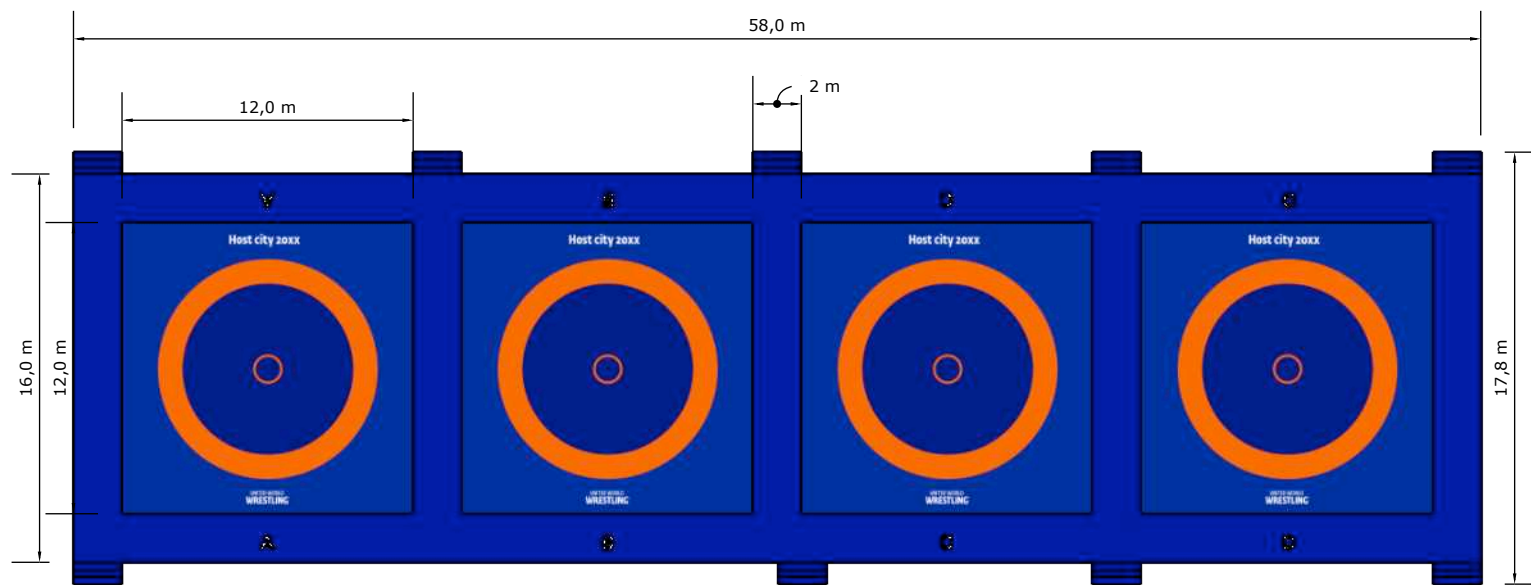

UNITED WORLD
WRESTLING

FIELD OF PLAY

Layout

WORLD CHAMPIONSHIPS

Host city box

UNITED WORLD WRESTLING

General view - legend FOP

measurements-Field of play(FOP)

measurements-Competition elements

Competition podium

Competition podium

Stage

Stage

Podium 1/2/3

Podium 1/2/3

Photographer's platform

UWW staff

Arch Athlete's entrance

Arch Athlete's entrance

A-frames

0,2 m

A-frames

UNITED WORLD
WRESTLING