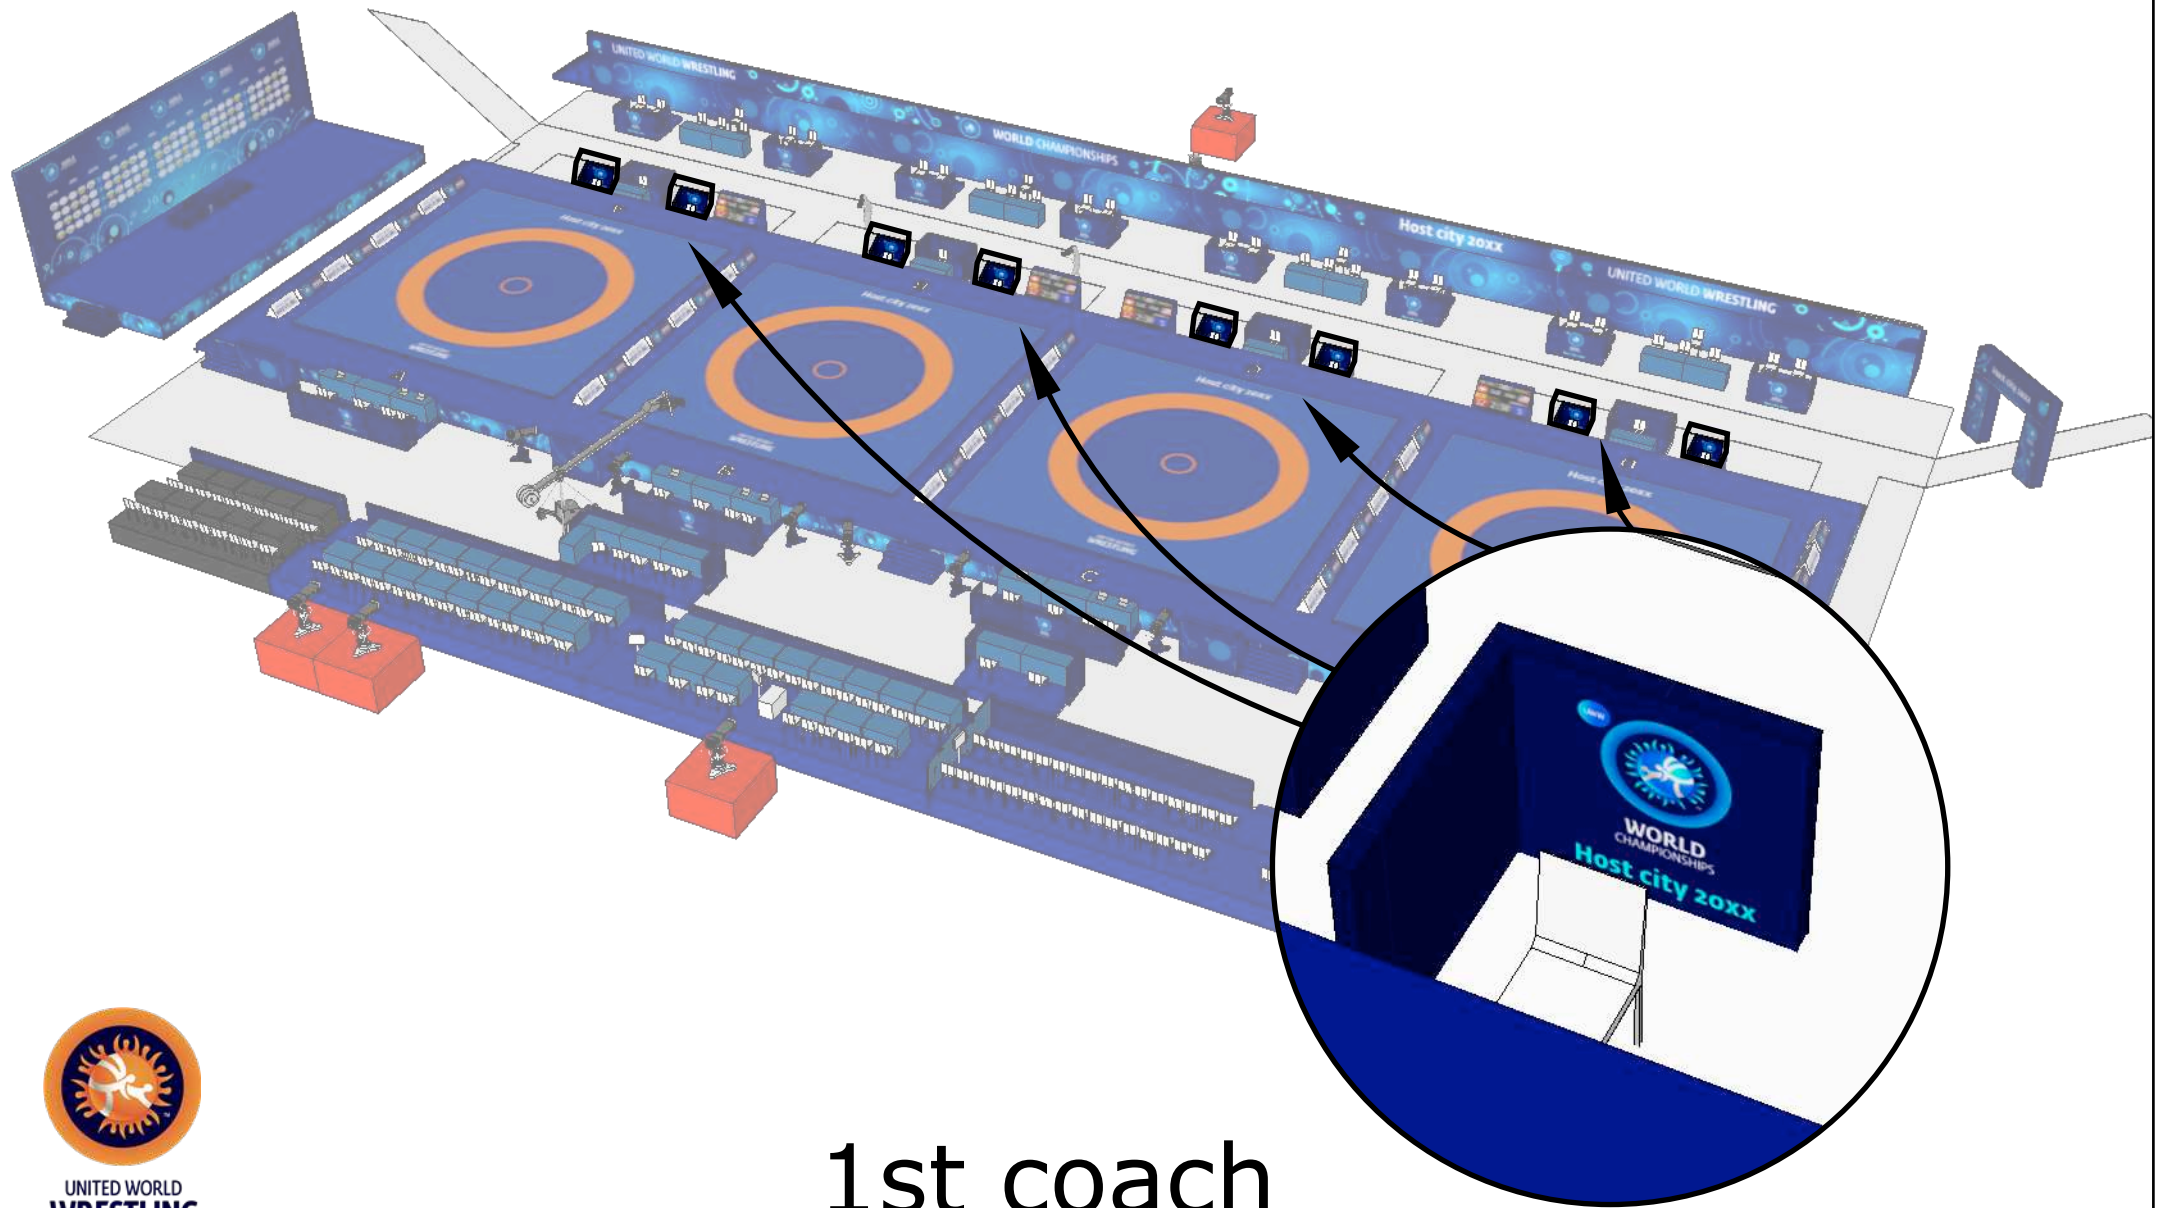

UNITED WORLD
WRESTLING

FIELD OF PLAY

Layout

WORLD CHAMPIONSHIPS

Host city box

UNITED WORLD WRESTLING

General view - legend FOP

measurements-Field of play(FOP)

Photographer's platform

Mat chairman table

Mat chairman table

UNITED WORLD
WRESTLING

Judge

Judge

1st coach

• BLUE COACH

• RED COACH

1st coach

assistant coach / basket carrier

assistant coach / basket carrier

medical table + mat cleaner

medical table + mat cleaner

Referee delegates' table

Referee delegates' table

Technical delegate's table

Technical delegate's table

Scoreboards

Scoreboards

Referee's area

• Referee's assignment monitor

Referee's area

UWW staff