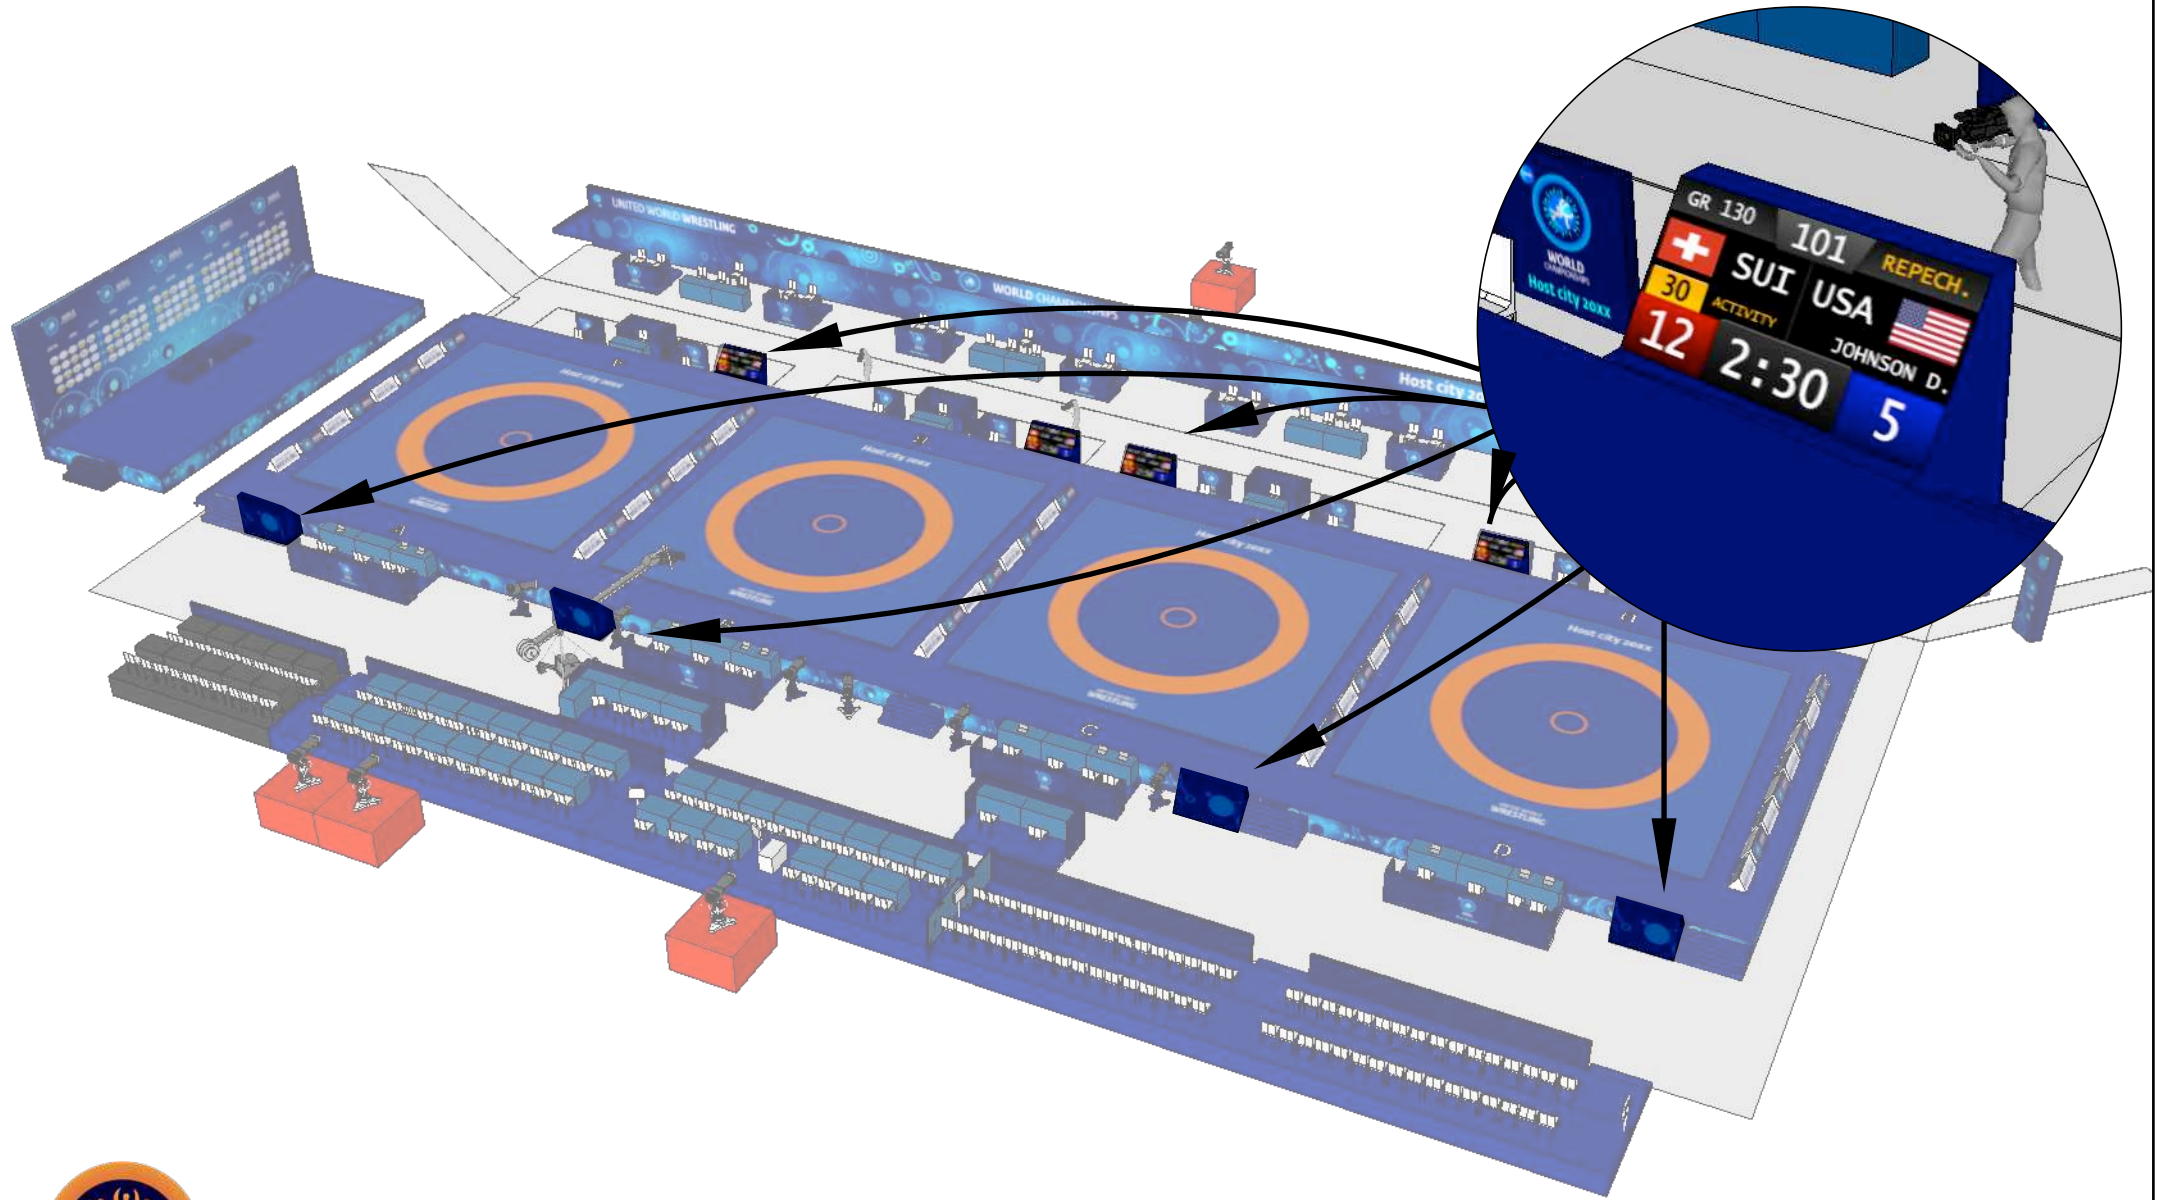

Photographer's platform

Mat chairman table

Mat chairman table

UNITED WORLD
WRESTLING

Judge

Judge

1st coach

• BLUE COACH

• RED COACH

1st coach

assistant coach / basket carrier

assistant coach / basket carrier

medical table + mat cleaner

medical table + mat cleaner

Referee delegates' table

Referee delegates' table

Technical delegate's table

Technical delegate's table

Scoreboards

Scoreboards

Referee's area

• Referee's assignment monitor

Referee's area

UWW staff