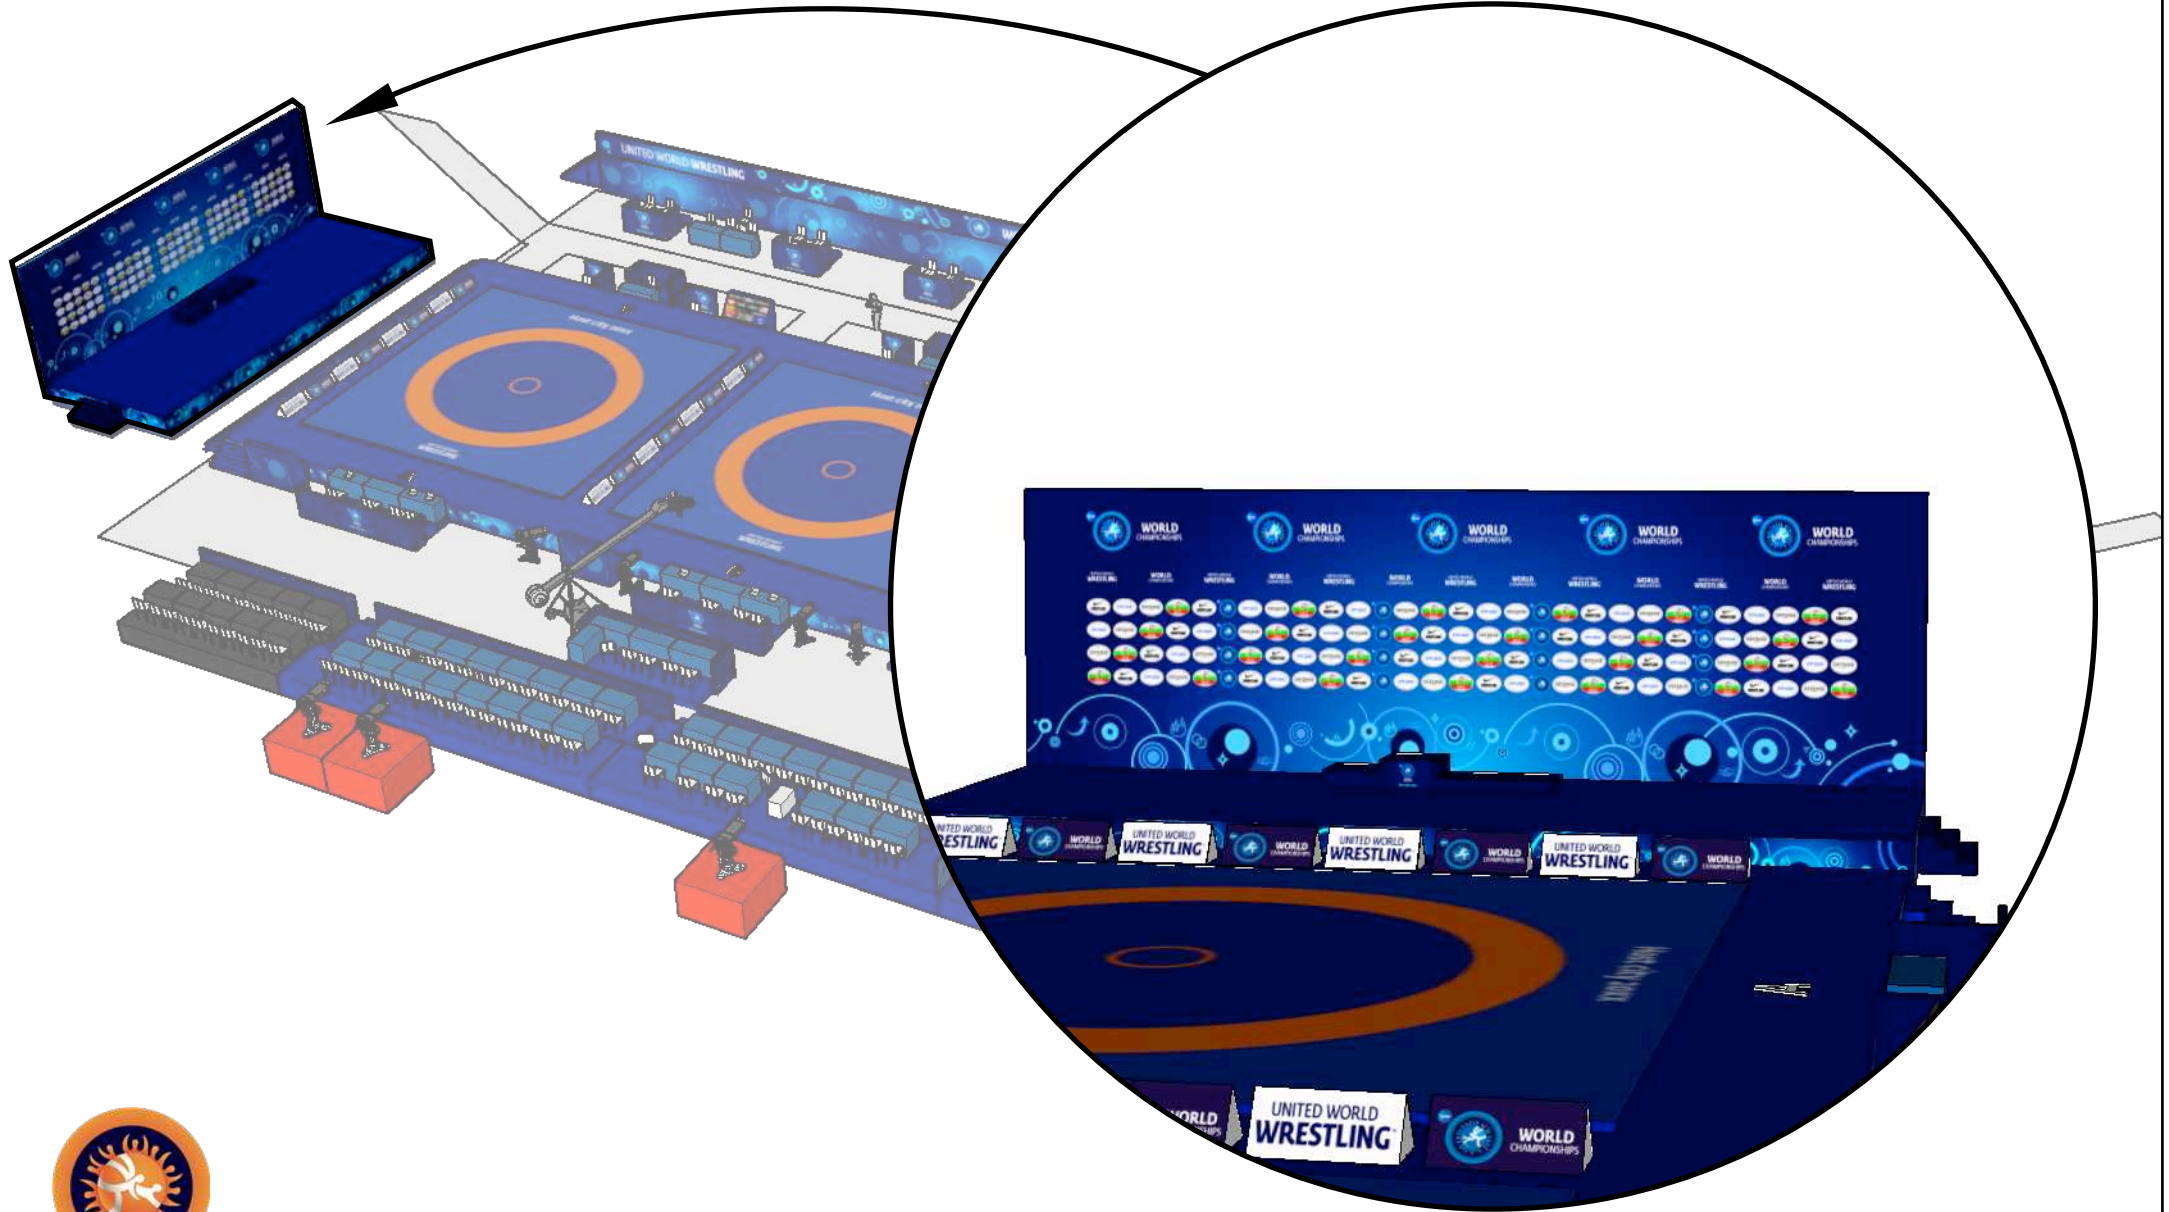

UNITED WORLD
WRESTLING

FIELD OF PLAY

Layout

WORLD CHAMPIONSHIPS

Host city box

UNITED WORLD WRESTLING

General view - legend FOP

measurements-Field of play(FOP)

measurements-Competition elements

Competition podium

Competition podium

Stage

Stage

Podium 1/2/3

Podium 1/2/3

Photographer's platform

Photographer's platform

Mat chairman table

Mat chairman table

UNITED WORLD
WRESTLING

Judge

Judge

1st coach

• BLUE COACH

UWW staff

Arch Athlete's entrance

Arch Athlete's entrance

A-frames

0,2 m

A-frames

UNITED WORLD
WRESTLING