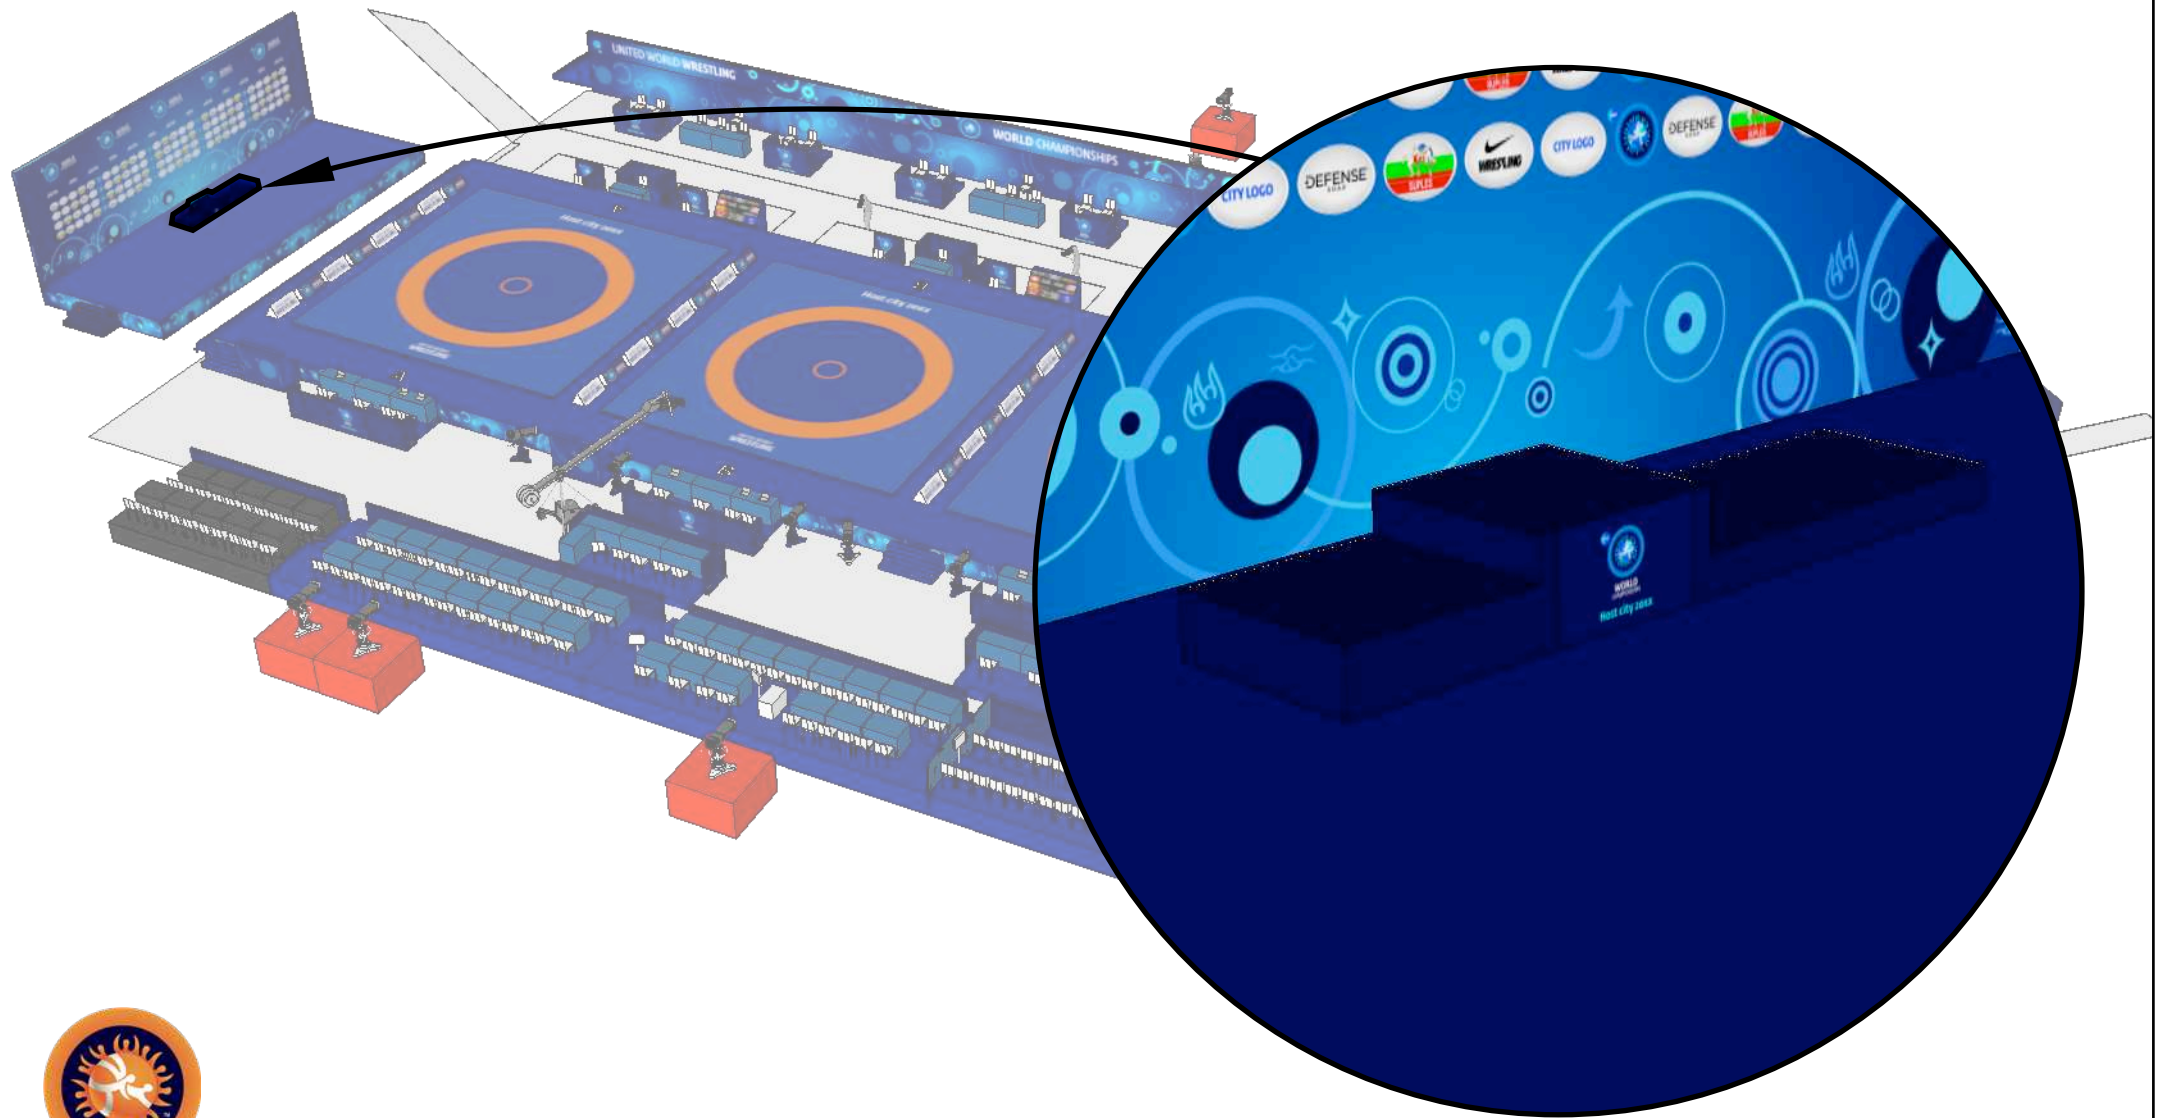

UNITED WORLD
WRESTLING

FIELD OF PLAY

Layout

WORLD CHAMPIONSHIPS

Host city box

UNITED WORLD WRESTLING

General view - legend FOP

measurements-Field of play(FOP)

measurements-Competition elements

Competition podium

Competition podium

Stage

Stage

Podium 1/2/3

Podium 1/2/3

Photographer's platform

Photographer's platform

Mat chairman table

Mat chairman table

UNITED WORLD
WRESTLING

Judge

Judge

1st coach

• BLUE COACH