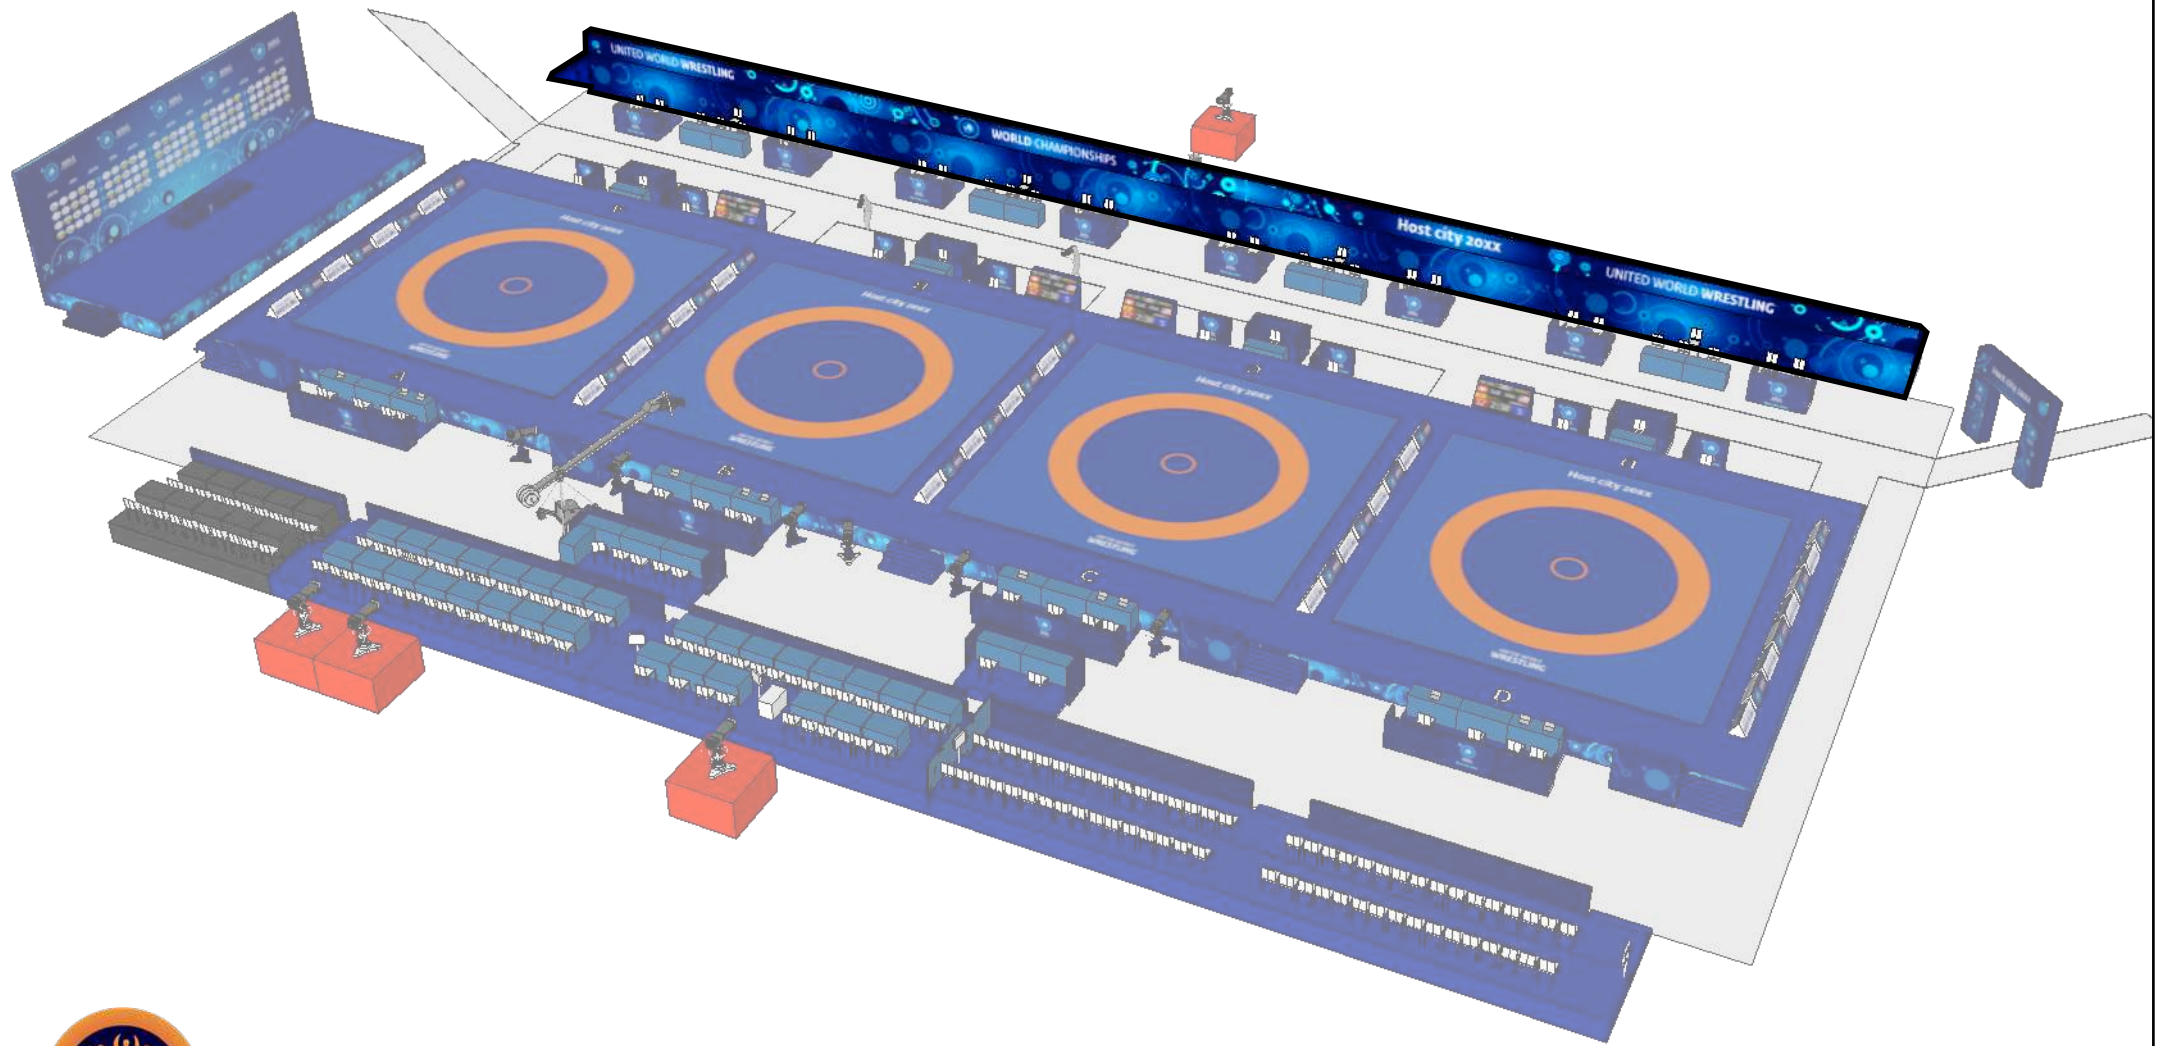

UNITED WORLD
WRESTLING

FIELD OF PLAY

Layout

WORLD CHAMPIONSHIPS

Host city box

UNITED WORLD WRESTLING

General view - legend FOP

measurements-Field of play(FOP)

measurements-Competition elements

Competition podium

Competition podium

Stage

Stage

Podium 1/2/3

Podium 1/2/3

Photographer's platform

Photographer's platform

Mat chairman table

Mat chairman table

UNITED WORLD
WRESTLING

Judge

Judge

1st coach

• BLUE COACH