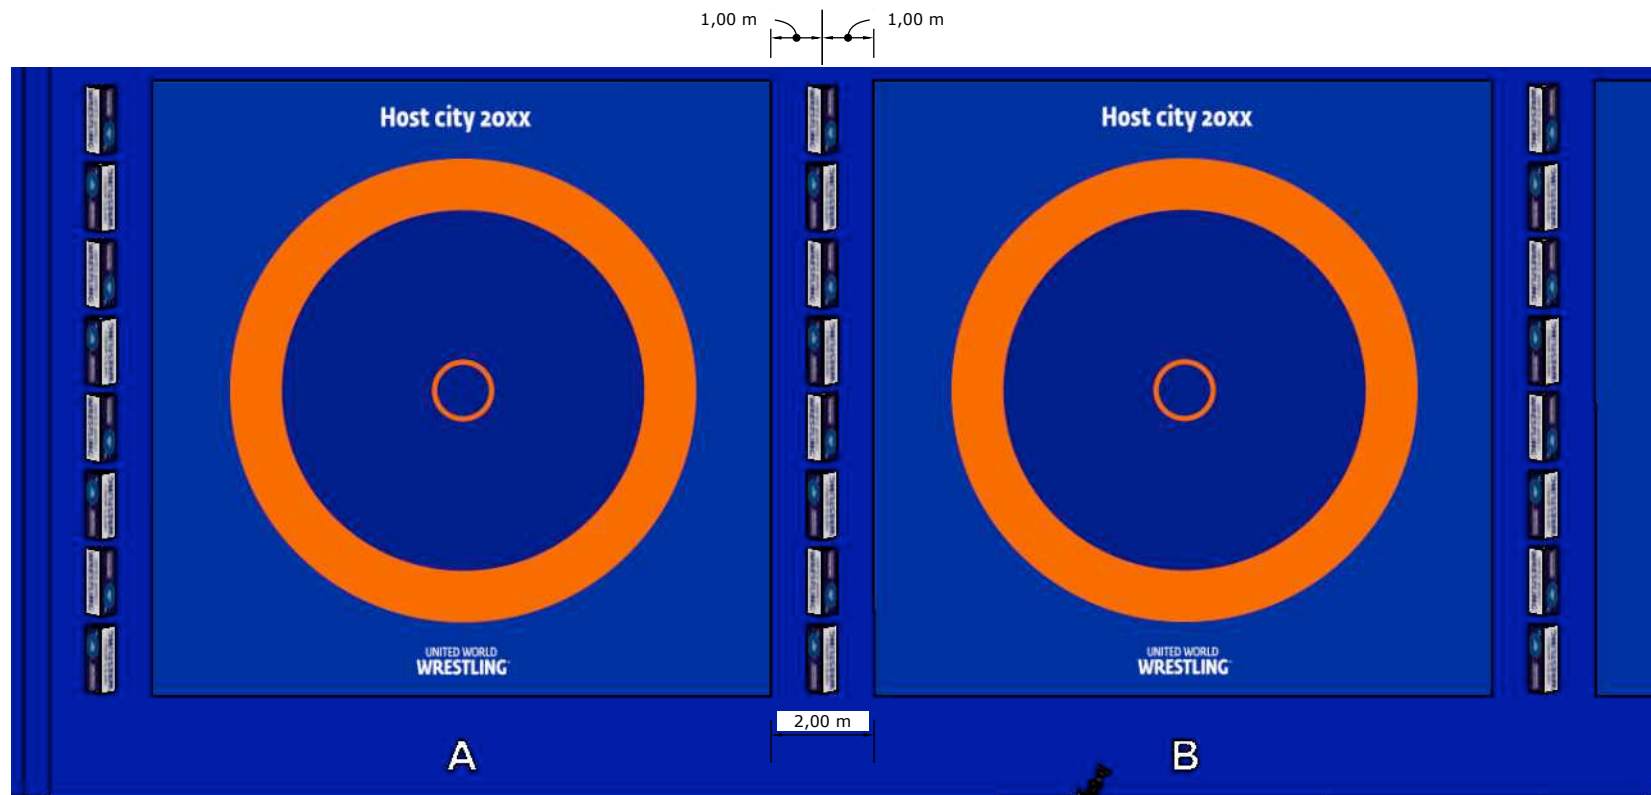

Technical delegate's table

Technical delegate's table

Scoreboards

Scoreboards

Referee's area

• Referee's assignment monitor

Referee's area

UWW staff

UWW staff

Arch Athlete's entrance

Arch Athlete's entrance

A-frames

0,2 m

A-frames

UNITED WORLD
WRESTLING