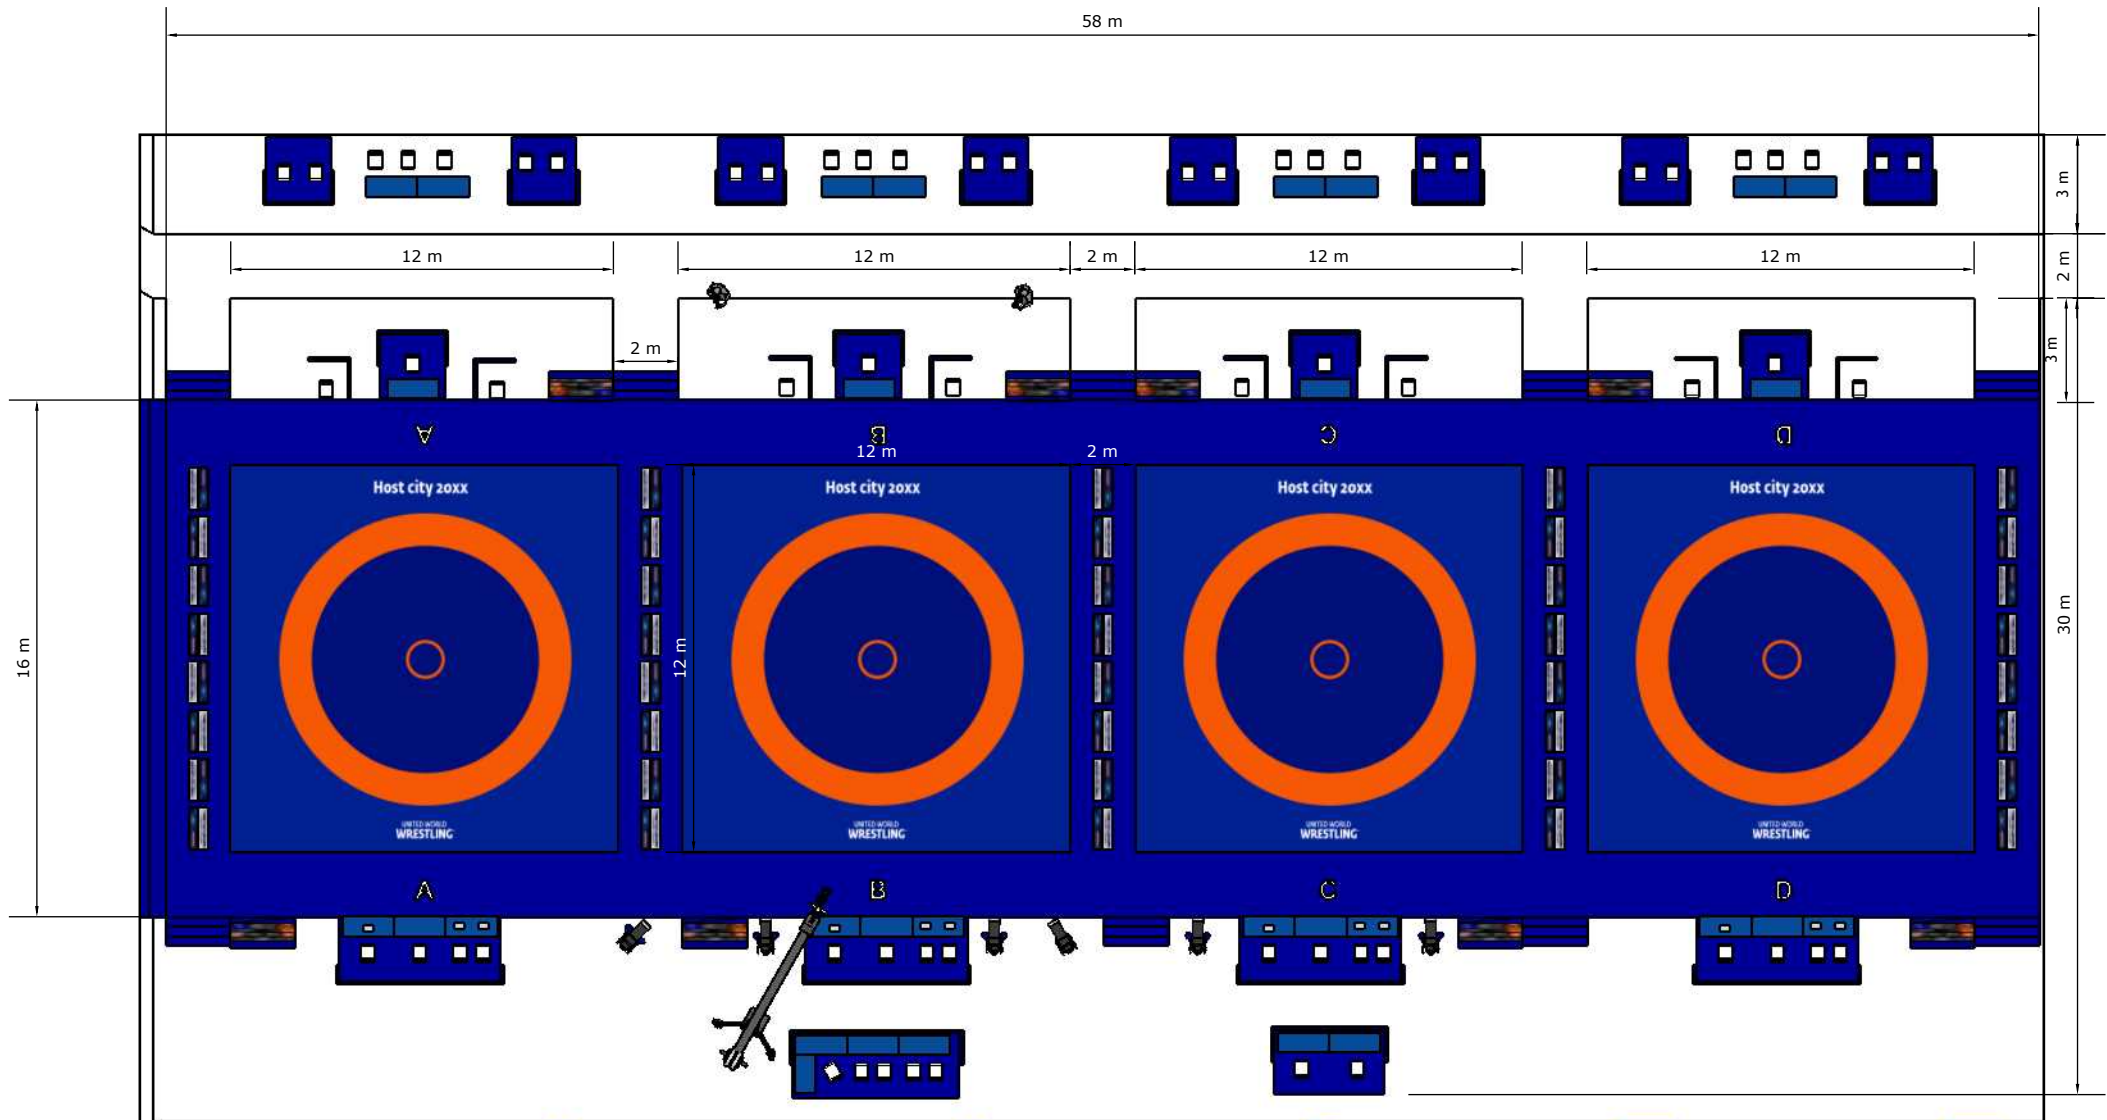

UNITED WORLD
WRESTLING

FIELD OF PLAY

Layout

WORLD CHAMPIONSHIPS

Host city box

UNITED WORLD WRESTLING

General view - legend FOP

measurements-Field of play(FOP)

measurements-Competition elements

Competition podium

Competition podium

Stage

Stage

Podium 1/2/3

Podium 1/2/3

Photographer's platform

Photographer's platform

Mat chairman table

Mat chairman table

UNITED WORLD
WRESTLING

Judge

Judge

1st coach

• BLUE COACH

UWW staff

Arch Athlete's entrance

Arch Athlete's entrance

A-frames

0,2 m

A-frames

UNITED WORLD
WRESTLING