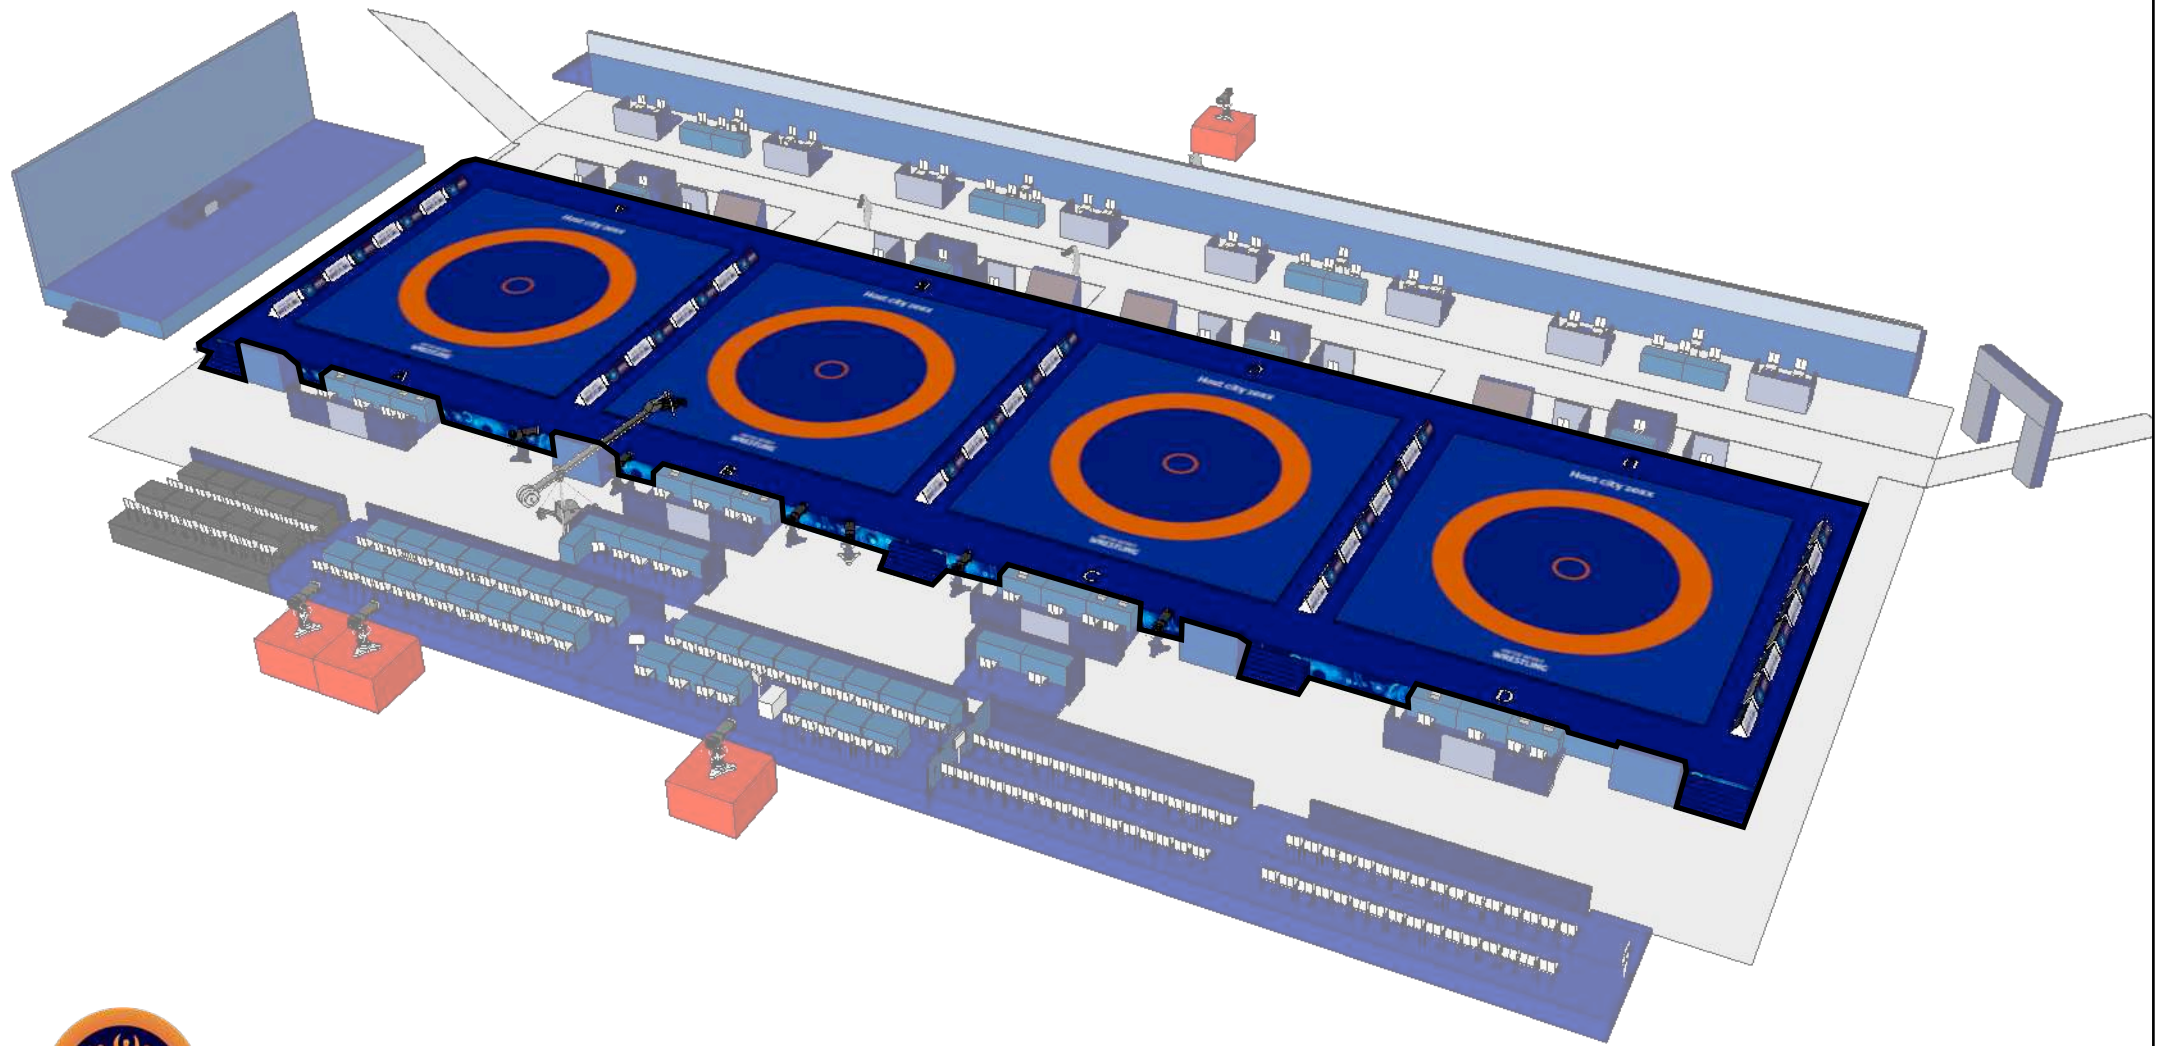

UNITED WORLD
WRESTLING

FIELD OF PLAY

Layout

WORLD CHAMPIONSHIPS

Host city box

UNITED WORLD WRESTLING

General view - legend FOP

measurements-Field of play(FOP)

measurements-Competition elements

Competition podium

Competition podium

Stage

Stage

Podium 1/2/3

Podium 1/2/3

Photographer's platform

Photographer's platform

Mat chairman table

Mat chairman table

UNITED WORLD
WRESTLING

Judge

Judge

1st coach

• BLUE COACH