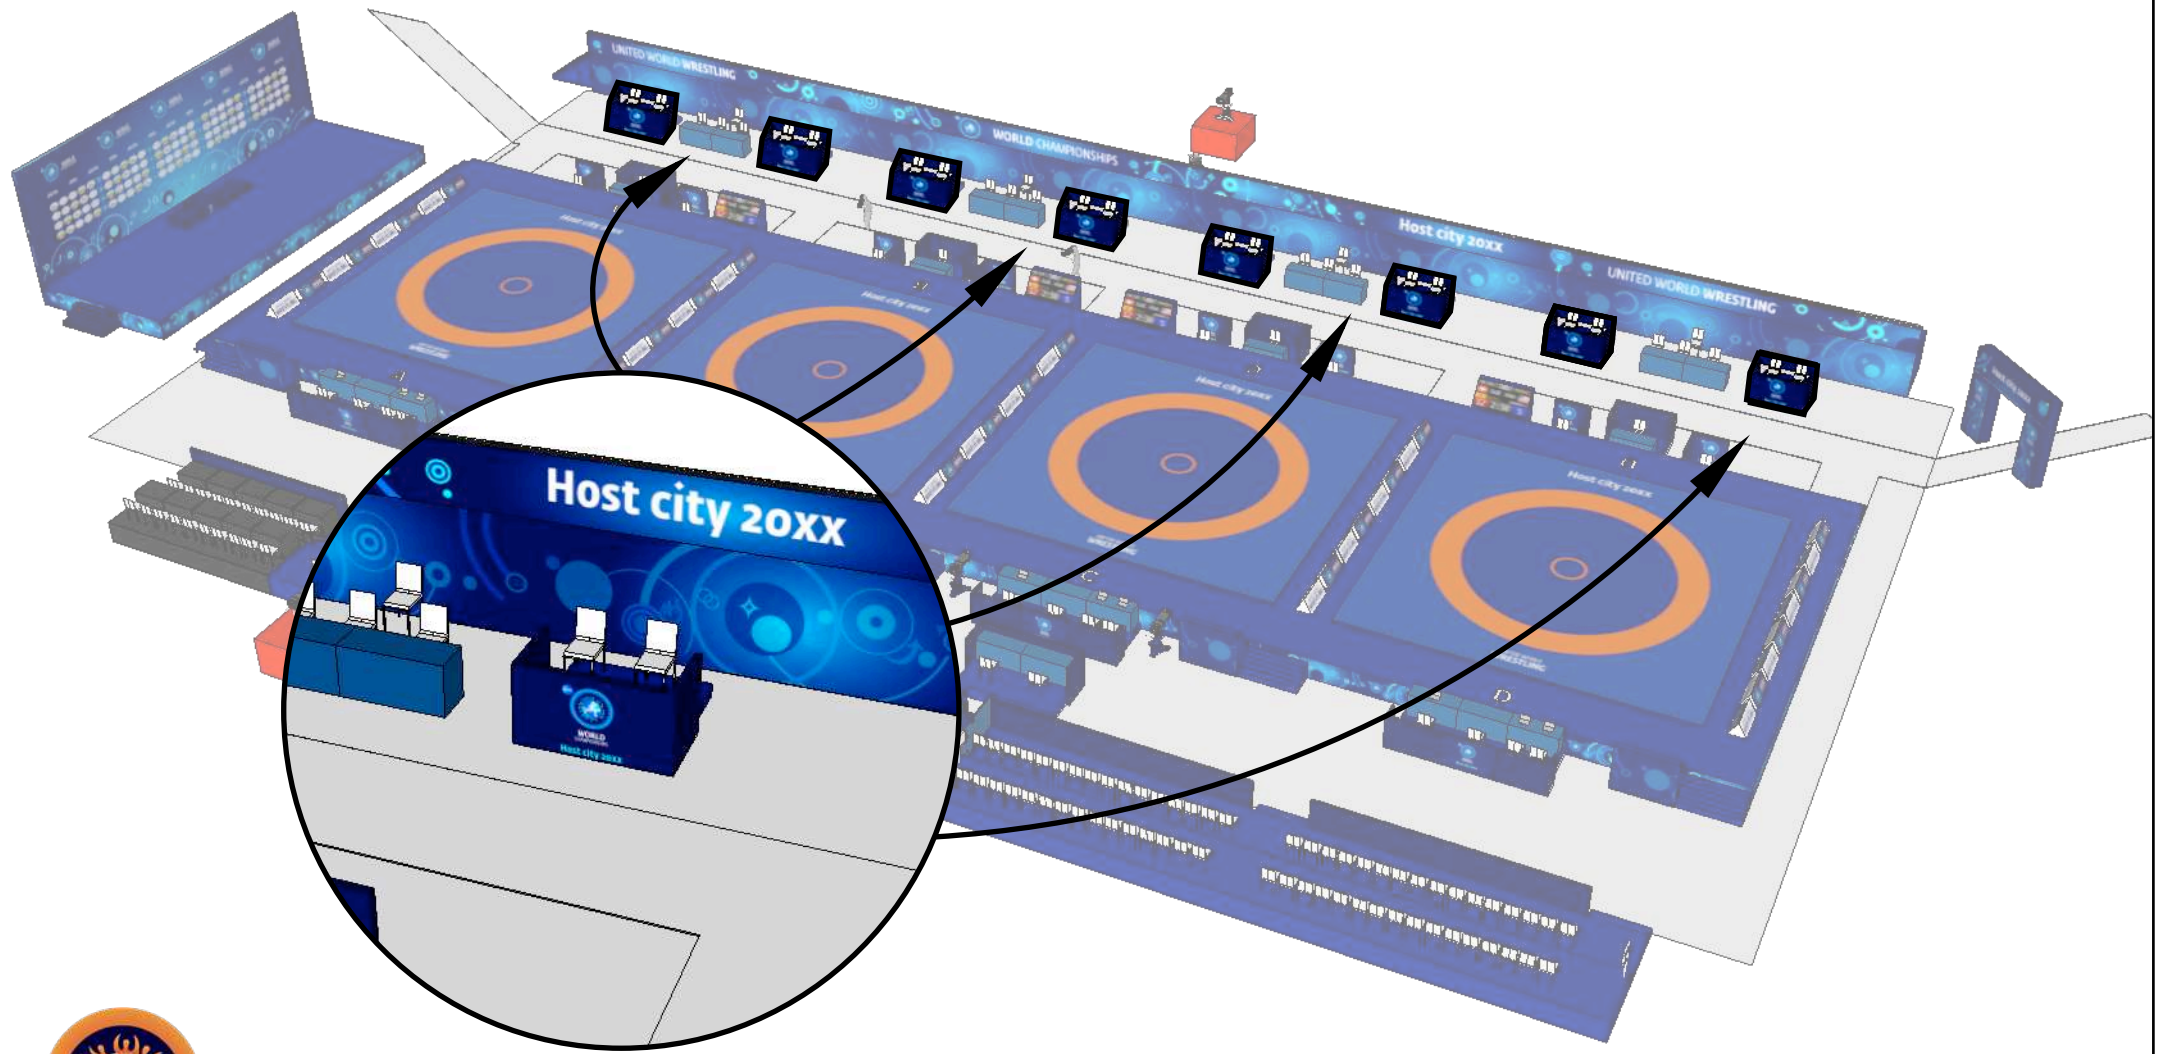

UNITED WORLD
WRESTLING

FIELD OF PLAY

Layout

WORLD CHAMPIONSHIPS

Host city box

UNITED WORLD WRESTLING

General view - legend FOP

measurements-Field of play(FOP)

Photographer's platform

Mat chairman table

Mat chairman table

UNITED WORLD
WRESTLING

Judge

Judge

1st coach

• BLUE COACH

• RED COACH

1st coach

assistant coach / basket carrier

assistant coach / basket carrier

medical table + mat cleaner

medical table + mat cleaner

Referee delegates' table

Referee delegates' table