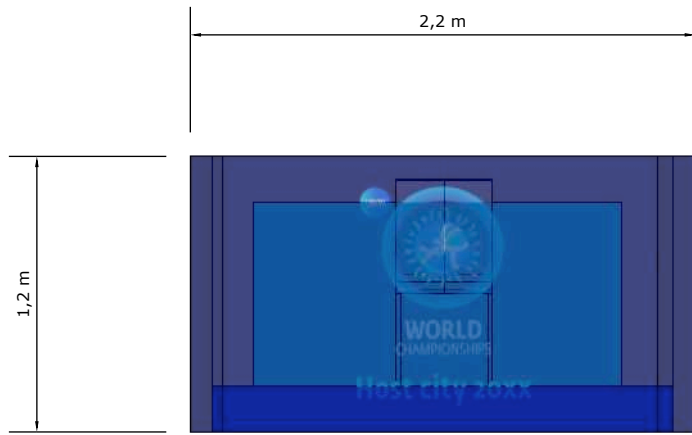

UNITED WORLD
WRESTLING

FIELD OF PLAY

Layout

WORLD CHAMPIONSHIPS

Host city box

UNITED WORLD WRESTLING

General view - legend FOP

measurements-Field of play(FOP)

measurements-Competition elements

Competition podium

Competition podium

Stage

Stage

Podium 1/2/3

Podium 1/2/3

Photographer's platform

Photographer's platform

Mat chairman table

Mat chairman table

UNITED WORLD
WRESTLING

Judge

Judge

1st coach

• BLUE COACH