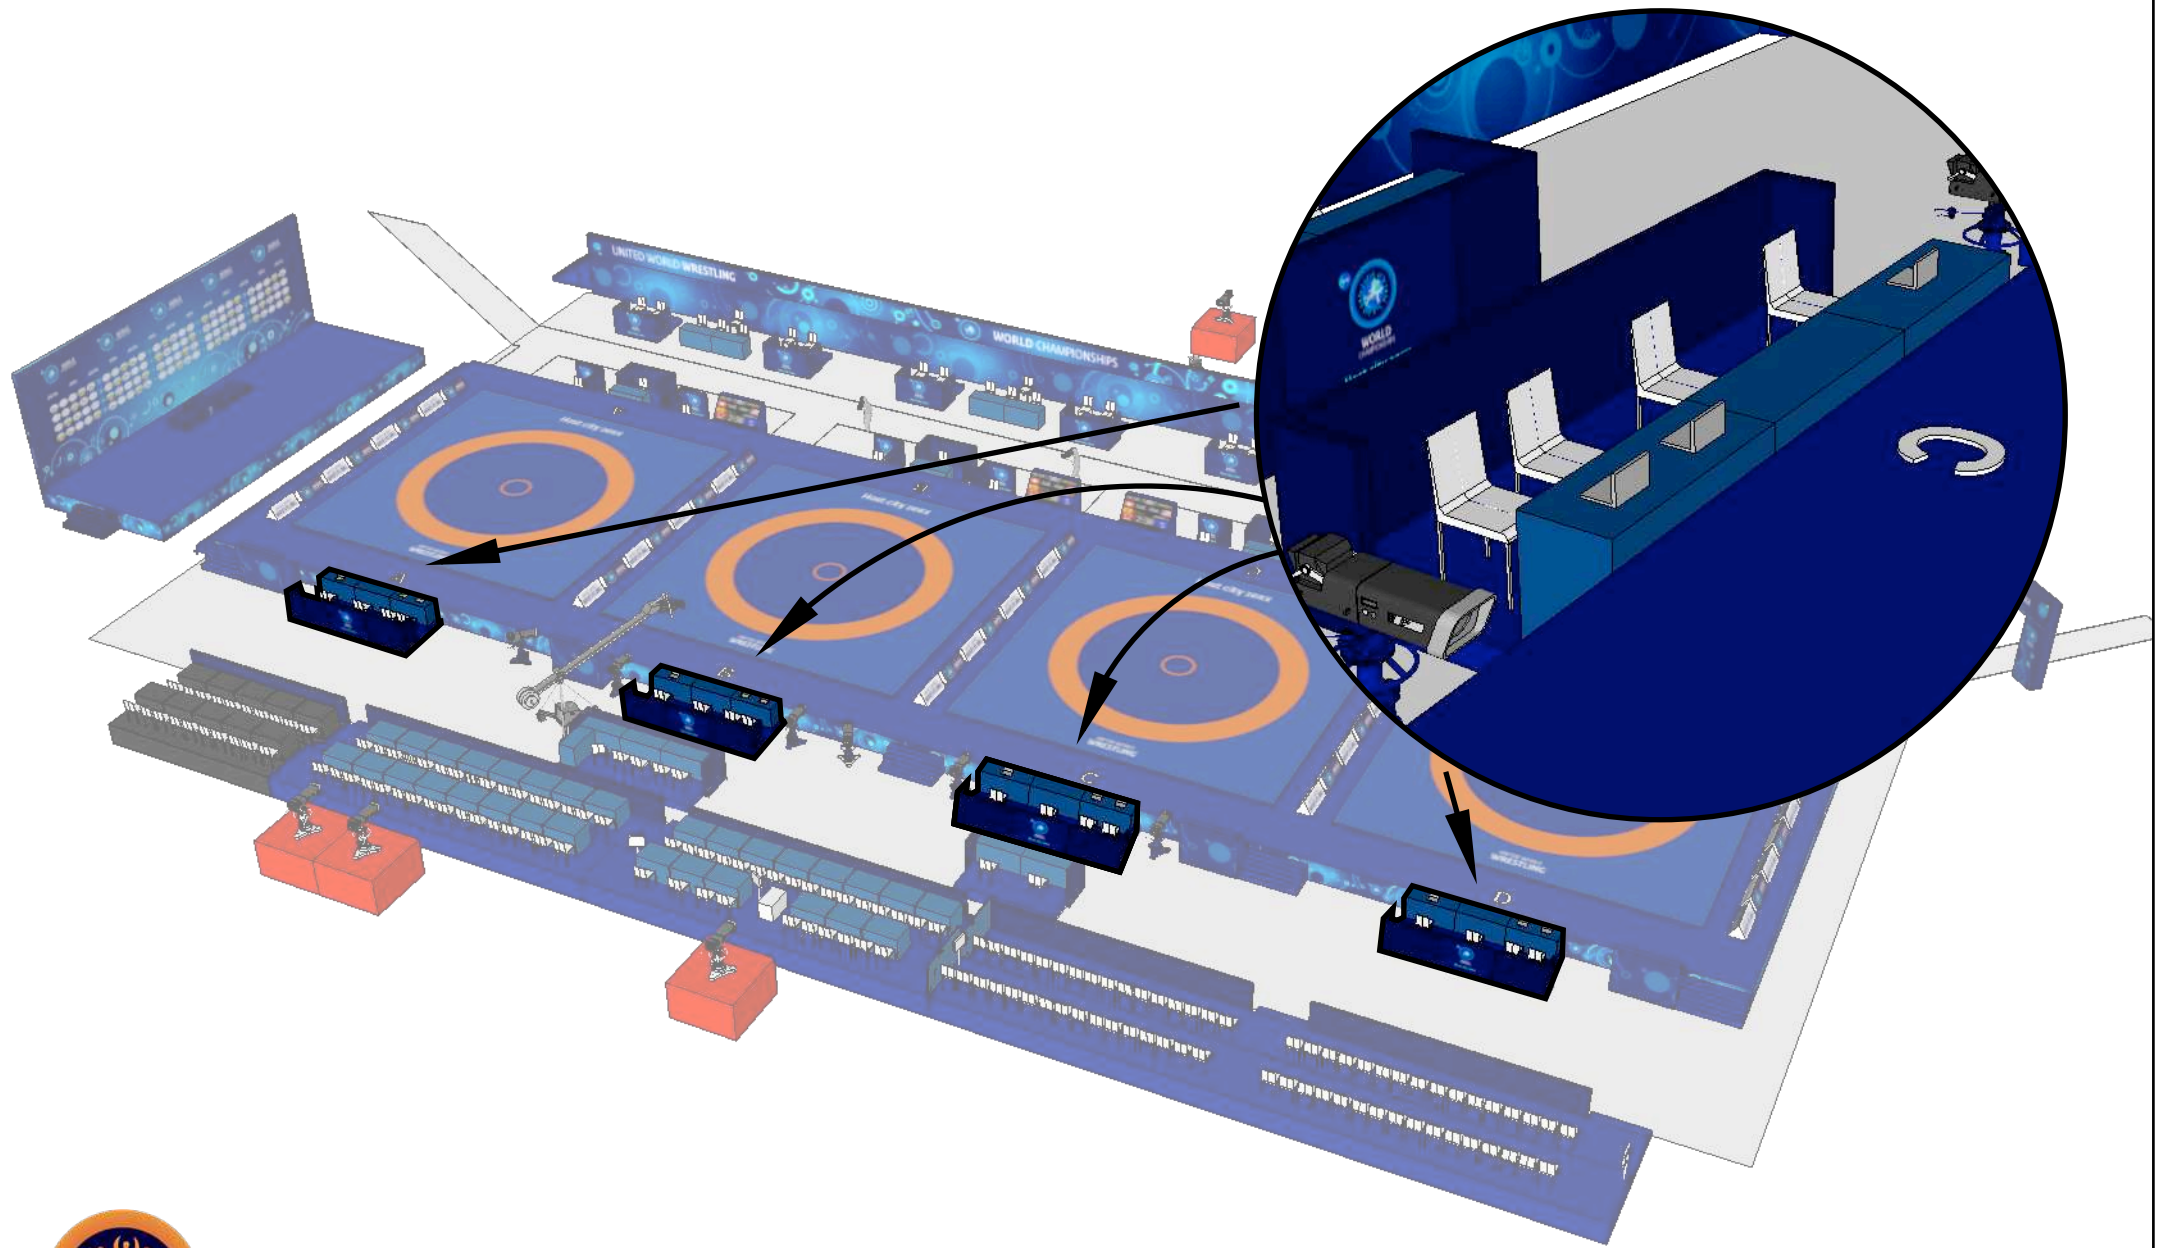

UNITED WORLD
WRESTLING

FIELD OF PLAY

Layout

WORLD CHAMPIONSHIPS

Host city box

UNITED WORLD WRESTLING

General view - legend FOP

measurements-Field of play(FOP)

measurements-Competition elements

Competition podium

Competition podium

Stage

Stage

Podium 1/2/3

Podium 1/2/3

Photographer's platform

Photographer's platform

Mat chairman table

Mat chairman table

UNITED WORLD
WRESTLING

Judge

Judge

1st coach

• BLUE COACH