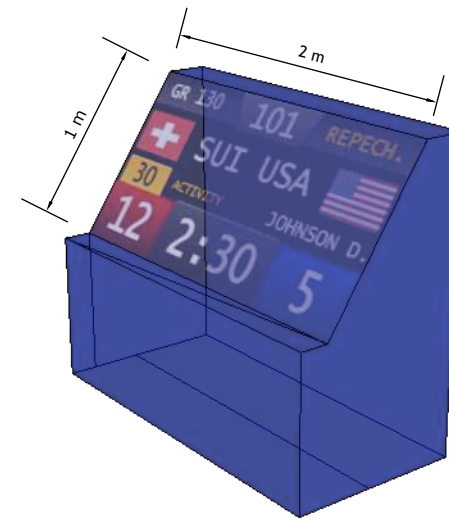

Photographer's platform

Mat chairman table

Mat chairman table

UNITED WORLD
WRESTLING

Judge

Judge

1st coach

• BLUE COACH

• RED COACH

1st coach

assistant coach / basket carrier

assistant coach / basket carrier

medical table + mat cleaner

medical table + mat cleaner

Referee delegates' table

Referee delegates' table

Technical delegate's table

Technical delegate's table

Scoreboards

Scoreboards

Referee's area

• Referee's assignment monitor

Referee's area

UWW staff