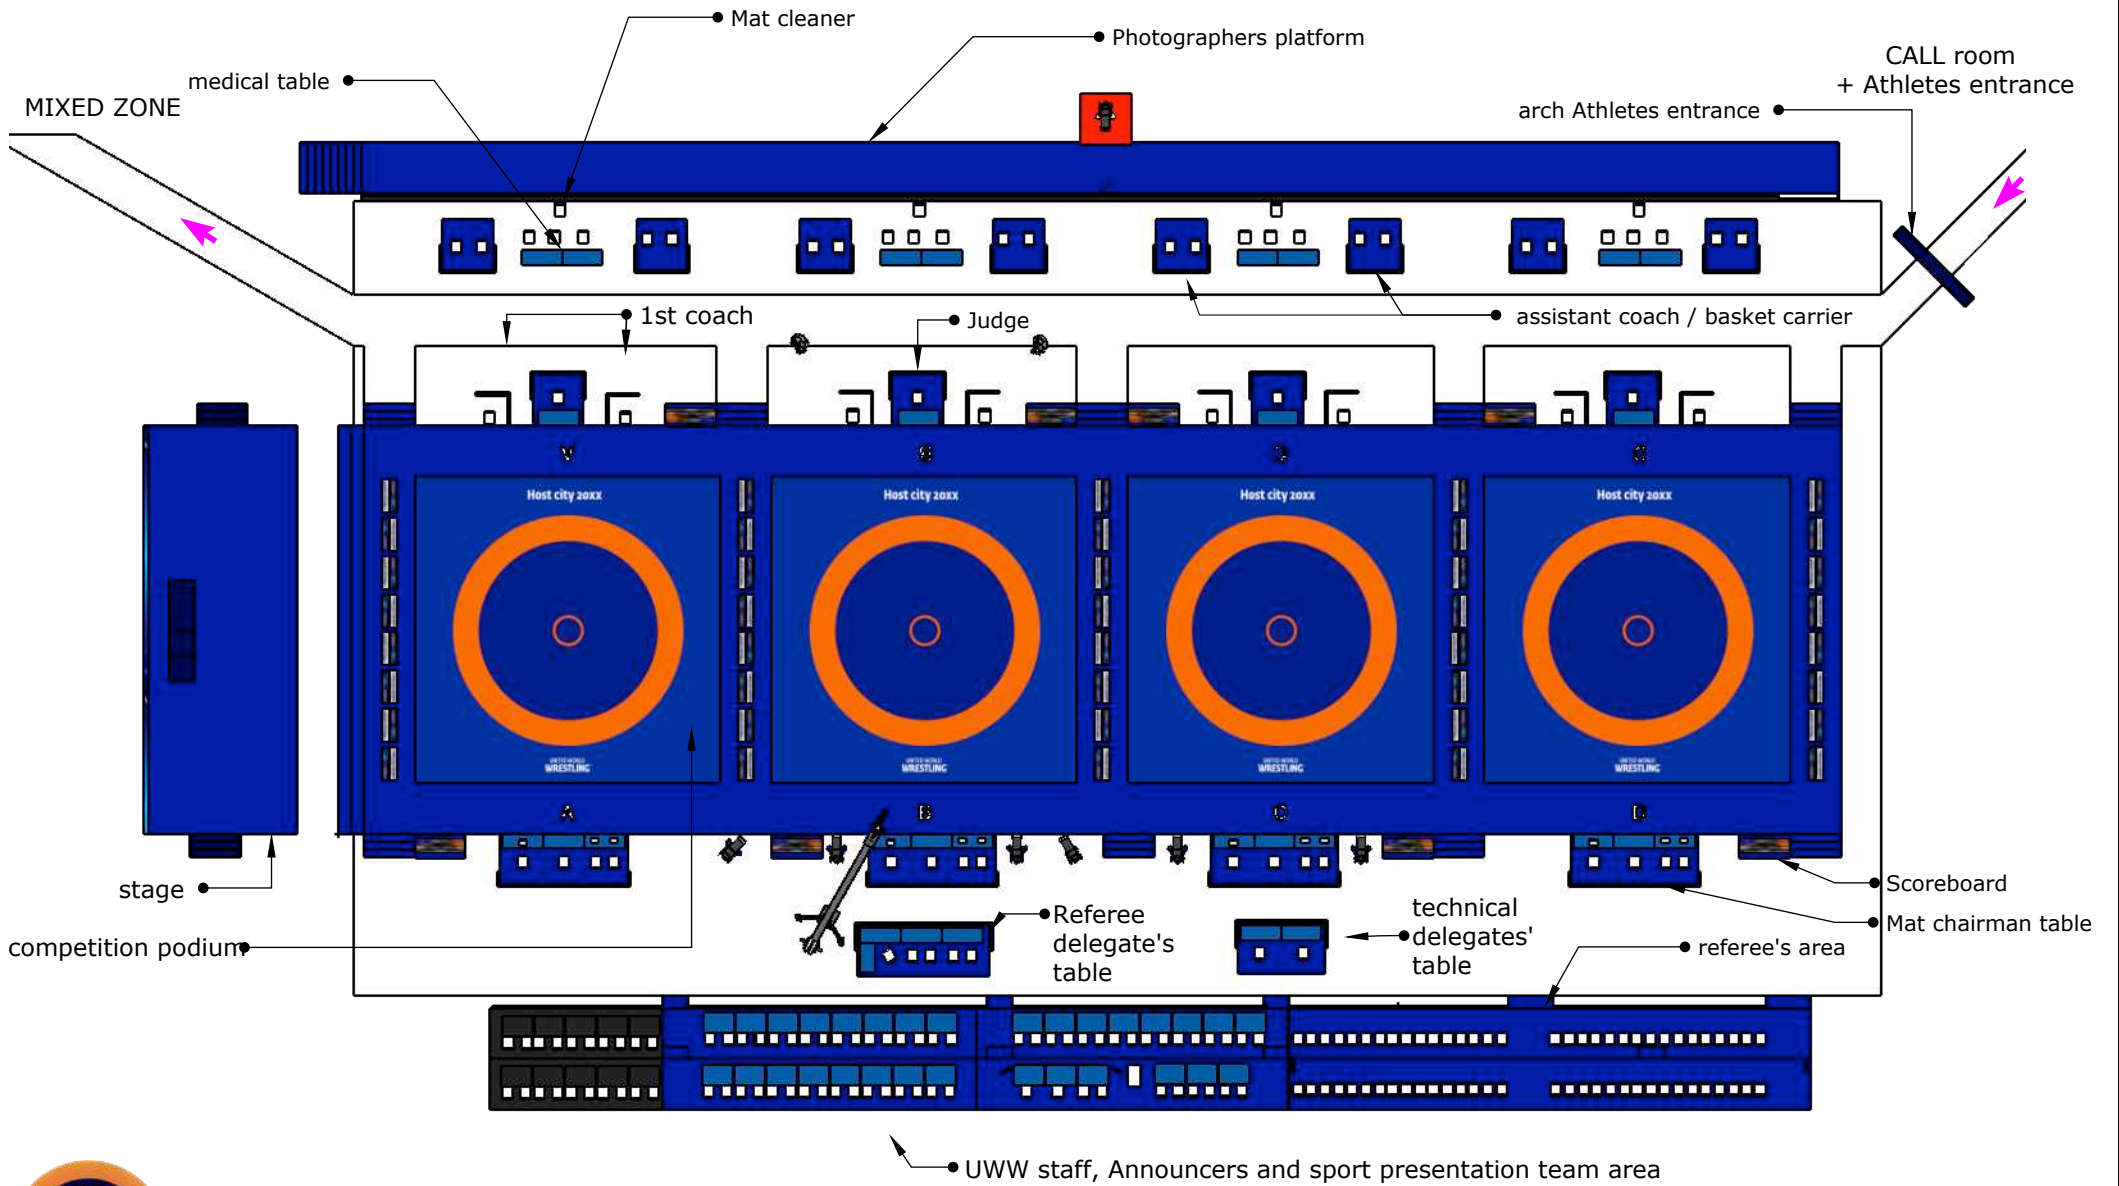

UNITED WORLD
WRESTLING

FIELD OF PLAY

Layout

WORLD CHAMPIONSHIPS

Host city box

UNITED WORLD WRESTLING

General view - legend FOP

measurements-Field of play(FOP)

measurements-Competition elements

Competition podium

Competition podium

Stage

Stage

Podium 1/2/3

Podium 1/2/3

Photographer's platform

Photographer's platform

Mat chairman table

Mat chairman table

UNITED WORLD
WRESTLING

Judge

Judge

1st coach

• BLUE COACH

Technical delegate's table

Technical delegate's table

Scoreboards

Scoreboards

Referee's area

• Referee's assignment monitor

Referee's area

UWW staff